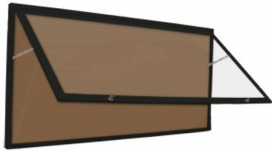

Product Sheet

Item ID # SCBBXL-3684

36x84 Extra Large Outdoor Enclosed Bulletin Board SwingCases (Single Door)

FOR CURRENT PRICING, VISIT THE ID # LISTED ABOVE

Product Details

- 36x84 Extra Large Bulletin Board
- Aluminum Display Case Construction
- Outdoor Enclosed Bulletin Board
- Wall Mount Display Case
- Single Door Lockable Display Case
- Features full length piano hinges (opens right to left)
- Break Resistant Acrylic: Perfect for high traffic or public environments
- Security cam-lock is positioned on front of 36" x 84" frame (2 keys included)
- Overall Display Case Depth: 2"
- Interior Useable Depth: 5/8"
- Portrait and Landscape Orientation Sizes
- 4 outdoor treated metal frame finishes
- Self healing natural cork
- Weep holes provided on bottom to reduce condensation build-up
- Weather resistant aluminum backing with silicone sealant
- Wall Mount 36 x 84 Bulletin Board Display Case For Outdoor and Indoor Use
- Case must be **surface mounted** on the wall
- **Call for Custom Extra Large Outdoor Bulletin Boards!**