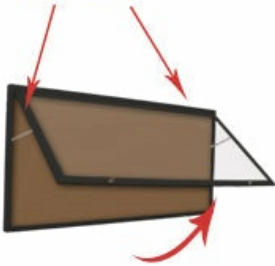

- 36x84 Extra Large Bulletin Board
- Aluminum Display Case Construction
- Outdoor Enclosed Bulletin Board
- Wall Mount Display Case
- Single Door Lockable Display Case
- Features full length piano hinges (opens right to left)
- Break Resistant Acrylic: Perfect for high traffic or public environments
- Security cam-lock is positioned on front of 36" x 84" frame (2 keys included)
- Overall Display Case Depth: 2"
- Interior Useable Depth: 5/8"
- Portrait and Landscape Orientation Sizes
- 4 outdoor treated metal frame finishes
- Self healing natural cork
- Weep holes provided on bottom to reduce condensation build-up
- Weather resistant aluminum backing with silicone sealant
- Wall Mount 36 x 84 Bulletin Board Display Case For Outdoor and Indoor Use
- Case must be **surface mounted** on the wall
- **Call for Custom Extra Large Outdoor Bulletin Boards!**

()

Ordering Options

- Vinyl covering over cork
- Frame Orientation: Portrait or Landscape

Door Window: Break Resistant or Tempered Glass

- Break Resistant Acrylic: 1/4" thick, lightweight (Standard)
- Tempered Glass: 1/4" Tempered Glass is offered for public environments

which require this added safety standard. (25% Upcharge)

Landscape Orientation Information

*For outdoor poster cases being built for landscape orientation, the following information below will apply.

- The hinge placement will always be on Top (Door Swings Upward)
- Prop arms will be added to the unit to support and hold the door.
- The prop arms will extend the door open at approximately 45 degrees.

Landscape Orientation:
Hinges placed on top,
Prop arms included

Door swings upward

Model	Interior Size	Overall Size	Viewable Area (Portrait)	Viewable Area (Landscape)	Ships Via	Shipping Weight
SCBBXL-3684	31 1/8" x 79 3/4"	36" x 84" x 2"	29 3/4" x 78"	78" x 29 3/4"	Freight	61