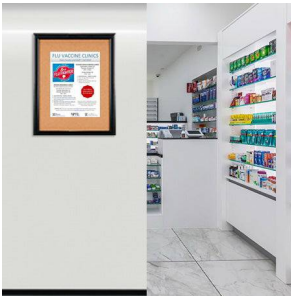

Super Wide-Face 30x30 Enclosed Bulletin Board SwingFrames

FOR CURRENT PRICING, VISIT THE ID # LISTED ABOVE

Product Details

- Enclosed Cork Bulletin Board 30" x 30"
- Wall Mount Display Frame with One Door
- Patented swing-open frame system (opens right to left)
- Features concealed hinges and Gravity Lock
- Metal Frame Profile: 2 3/8" Wide
- Overall Wall Frame Depth: 2 1/4"
- Interior Useable Depth: 3/4"
- (2) Anodized aluminum frame finishes available: Black and Silver
- Break Resistant Acrylic: For high traffic or public areas
- 1/4" natural cork board mounted on 1/4" hardboard
- Installs Easily: Mounting hardware included
- Super Wide-Face Designer Bulletin Boards are for **INDOOR USE ONLY**
- **Call to Buy Custom Designer Bulletin Cork Boards!**

Ordering Options

- Frame Orientation: Portrait or Landscape
- Fabric Covered Bulletin Board
- Lockable Bulletin Board - Side Plunge Lock & Key

Model	Interior Size	Overall Size	Viewable Area	Ships Via	Shipping Weight
SFMBWIDE-3030	30" x 30"	33 3/4" x 33 3/4"	28 1/8" x 28 1/8"	FedEx	35