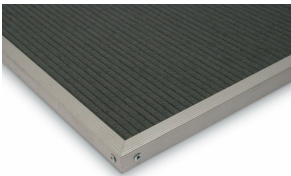

Open Face Felt Letter Board 24x48 Aluminum Frame

FOR CURRENT PRICING, VISIT THE ID # LISTED ABOVE
FREE SHIPPING

Product Details

- **Felt Letter Board**
- Open Face Framed Letter Board
- Overall Felt Letter Board Size: 24 x 48
- Overall Frame Depth: 1/2"
- Silver aluminum trim (3/4" wide) borders the felt letter board
- Attractive black felt letter board with 1/4" grooves allows for easy letter and number insertion
- 3/4" White Helvetica letters and numbers included (290 Characters)
- Hanging Hardware is riveted onto the back for easy wall or ceiling mount
- Open Face letter boards displays 24x48 for **INDOOR use only**
- Call to customize Open Face Framed Letterboard

Ordering Options

- Frame Orientation: Portrait or Landscape
- Optional colors for felt letterboard panel
- Optional letter & character sets (1/2", 3/4", 1", 2", 3")

***CUSTOM SIZES AVAILABLE | CALL US**