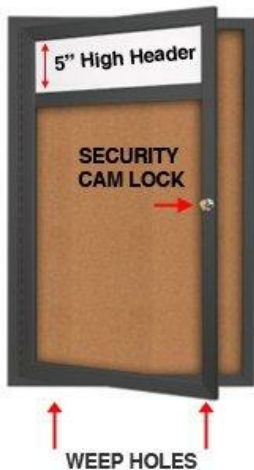

Outdoor Enclosed Bulletin Boards with Header 27 x 40 (Single Door)

FOR CURRENT PRICING, VISIT THE ID # LISTED ABOVE

27 x 40
Enclosed Cork Board
(PICTURES SHOWN, NOT TO SCALE)

Weather Resistant Aluminum

Product Details

- 27" x 40" Outdoor Enclosed Bulletin Board
- 27x40 Bulletin Board Display with Header
- Features full length piano hinges (opens right to left)
- Security cam-lock is positioned on front of 27" x 40" frame (2 keys included)
- Overall Display Case Depth: 2"
- Interior Useable Depth: 5/8"
- 4 outdoor treated frame finishes
- Break Resistant Acrylic: Perfect for high traffic or public environments
- Self healing natural cork interior
- Weep holes provided on bottom to reduce condensation build-up
- Weather resistant aluminum backing with silicone sealant
- Case must be **surface mounted** on the wall
- **Call to Buy Custom Bulletin Board w Header SwingCases!**

Header Details

- UPPERCASE Helvetica vinyl lettering
- Black lettering on a 5" white header (3" max text height)

IMPORTANT HEADER ORDERING DETAILS

Please type your message in the text box provided below, we will try to keep your message on one line unless otherwise specified. If we can't fit your message on one line we will center your copy on two lines. For the customer that needs a specific font, color or text positioning, you may call customer service with your requests.