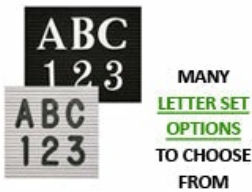

PORTRAIT or LANDSCAPE

Model	Overall Letter Board Size	Ships Via	Shipping Weight
OFLBF-4050	40" x 50"	FedEx	56