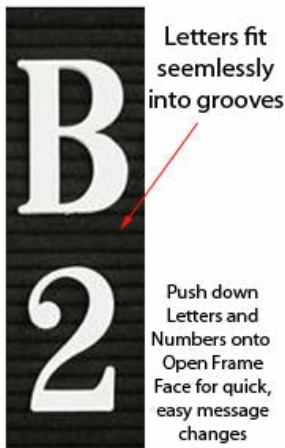

Open Face Felt Letter Board 40x50 Aluminum Frame

FOR CURRENT PRICING, VISIT THE ID # LISTED ABOVE
FREE SHIPPING

Product Details

- Felt Letter Board
- Framed Letter Board
- Open Face Changeable Letter Board
- Overall Felt Letter Board Size: **40 x 50**
- Overall Frame Depth: **1/2"**
- Silver aluminum trim (**3/4" wide**) borders the felt letter board
- Attractive black felt letter board with **1/4"** grooves allows for easy letter and number insertion
- **3/4" White Helvetica letters and numbers included (290 Characters)**
- Order Portrait or Landscape Frame Size
- Hanging Hardware is riveted onto the back for easy wall or ceiling mount
- Open Face 40x50 letter boards displays 40x50 **for INDOOR use only**
- **Call for Custom Open Face Framed Letterboards**

Ordering Options

- Frame Orientation: Portrait or Landscape
- Optional colors for felt letterboard panel
- Optional letter & character sets (1/2", 3/4", 1", 2", 3")

*CUSTOM SIZES AVAILABLE | CALL US

PORTRAIT or LANDSCAPE

Model	Overall Letter Board Size	Ships Via	Shipping Weight
OFLBF-4050	40" x 50"	FedEx	56