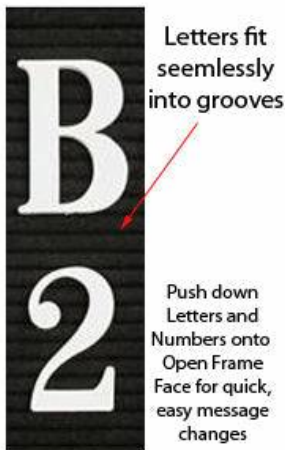

Open Face Felt Letter Board 8.5x11 with Silver Aluminum Frame and Five Letterboard Finishes

FOR CURRENT PRICING, VISIT THE ID # LISTED ABOVE
FREE SHIPPING

Product Details

- Felt Letter Board 8.5 x 11
- Silver Frame Felt Letter Board
- Overall Frame Depth: 1/2"
- Includes Set of Plastic Letters & Numbers
- Silver aluminum trim (3/4" wide) borders the felt letter board
- Standard grooved black felt letter board
- 1/4" grooves allows for easy letter and number insertion
- 3/4" White Helvetica letters and numbers included (290 Characters)
- Hanging Hardware is riveted onto the back for easy wall or ceiling mount
- 8.5" x 11" Open Face letter boards displays are **for INDOOR use only**
- Call for Custom Open Face Framed Letterboard

PORTRAIT or LANDSCAPE

Ordering Options

- Frame Orientation: Portrait or Landscape
- Optional colors for felt letterboard panel
- Optional letter & character sets (1/2", 3/4", 1", 2", 3")

***CUSTOM SIZES AVAILABLE | CALL US**