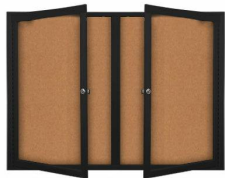

## Enclosed Indoor Bulletin Boards Radius Edge + Lights | Wall Swing Case Multiple Doors 2-3 Door Display Cases

FOR CURRENT PRICING, VISIT THE ID # LISTED ABOVE

MITERED CORNERS

RADIUS EDGES

**RADIUS EDGES** on ALL 4 Sides  
Sleek and Contemporary Design

### Product Details

- **Radius Edge Enclosed Bulletin Boards**
- Indoor Message Board Display
- Wall Mount
- 2 and 3 Door Display Case Models
- Contemporary Radius Edge Cabinet Corners
- Aluminum Cabinet Construction
- Enclosed Cork Bulletin Board Panel
- Lighted Display Case
- **LED Strip Lights: Energy Efficient & Long Lasting**
- Sleek radius edge design with with mitered corners
- Full length piano hinges on each door (opens right to left)
- Locking Message Display Case
- Security cam-lock on front of frame doors (2 keys included)
- Overall Cabinet Depth: 4"
- Interior Useable Depth: 2 5/8"
- Extra deep interior space for displaying bulkier items
- 4 outdoor treated frame finishes
- Break Resistant Acrylic: Ideal for high traffic or public areas
- Self healing natural cork interior
- Radius Edge Sizes SHIPS FREE FREIGHT
- Display Case must be **surface mounted** on the wall
- **Call for Custom Bulletin Board Display Cases Radius Edge or Mitered**

### Ordering Options

- Fabric covering over corkboard
- Painted Cork Colors over
- Plastic Clear or Multi-Color Push Pins (100 per box)
- **Door Window: Break Resistant or Tempered Glass**
  - Break Resistant Acrylic: 1/8" thick, lightweight (Standard)
  - 1/4" Tempered Glass for public environments and locations that require this added safety feature. (Upcharge)
    - If chosen we will use our heavy duty door that will change one of 2 dimensions by 1/2". We will contact you if you do not indicate which dimension you would like adjusted in your order notes.
    - The viewable area can decrease by 1/2" or the overall size can be increased by 1/2".