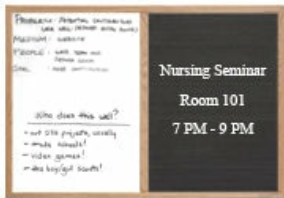

Magnetic Marker Board Ordering Options

- **Dry/Wet Erase Display Board Colors:** Available in White or Black
- **Standard Marker Set (4 Colors):**
  Wipes off Easily (Black, Blue, Green, Red)
- **Fluorescent Marker Set (5 Colors):**
  Wipes off Easily (Yellow, Pink, Blue, Green, White)
- **Dry Eraser & Spray Cleaner Combo:**
  Soft pile, the eraser collects dust and marker residue.
  The pump spray cleaner removes ghosting, grease, dirt, and stains with a clean dry cloth

*Marker Set ships with Board

*Cleaner Combo Option ship in a Separate Box

*CUSTOM SIZES AVAILABLE | CALL US