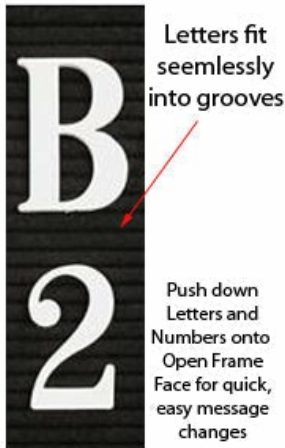

Open Face Vinyl Letter Board 84x12 Aluminum Frame

FOR CURRENT PRICING, VISIT THE ID # LISTED ABOVE
FREE SHIPPING

Product Details

- **Open Face Vinyl Letter Board**
- 84x12 Letter Board
- Overall Letter Board Size: 84 x 12
- Overall Depth: 1/2"
- Silver aluminum trim (3/4" wide) borders the vinyl letter board
- Vinyl letterboard with 1/4" grooves allows for easy letter and number insertion
- **3/4" White Helvetica letters and numbers included (290 Characters)**
- Silver aluminum backer helps protect against the outdoor elements
- **Landscape Frame Orientation**
- Hanging Hardware is riveted onto the back for easy wall or ceiling mount
- 84x12 Open Face letter boards displays for **INDOOR or OUTDOOR** use
- **Call to Open Face Letter Boards Framed in Vinyl or Felt**

NOTE: If used outdoors, the letter board should be covered by an over-hang or enclosed in a case. It is not meant for outdoor use with direct exposure to inclement weather.

VINYL COLOR - BLACK

Ordering Options

- Black Vinyl letterboard panel
- Optional letter & character sets (1/2", 3/4", 1", 2", 3")

***CUSTOM SIZES AVAILABLE | CALL US**

Model	Overall Letter Board Size	Ships Via	Shipping Weight
OFLBV-8412	84" x 12"	FedEx	28