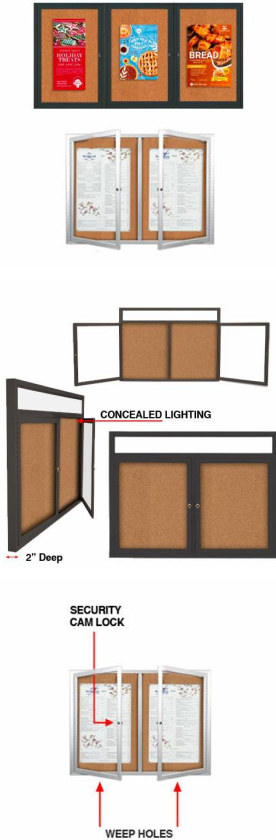

Enclosed Indoor Bulletin Boards Lighted with 2-3 Door Wall Display Cases

FOR CURRENT PRICING, VISIT THE ID # LISTED ABOVE

Product Details

- Indoor Enclosed Bulletin Board
- **2 and 3 Door Display Cases**
- Aluminum Cabinet Construction
- Lighted Display Cases
- Wall Mount Display
- Features full length piano hinges support each door
- Locking Bulletin Board Display Case
- Security cam-lock on front of each door (2 keys included)
- Corner Style: Classic Mitered Style
- Overall Depth: **3 1/8"**
- Interior Useable Depth: **1 5/8"**
- **4 metal frame finishes**
- Break Resistant Acrylic: Perfect for high traffic or public environments
- **Natural cork interior surface**
- **Call for Custom Enclosed Bulletin Board Sizes**

Lighting Information

- Top Lighting - an LED strip is placed across the top and shines downward
- UL approved LED Strip Lighting
- Cool White LED Lighting
- LED Life: 50,000 hours
- We provide a 3-wire cord attached to the ballast / transformer inside the display case.
- When installing you should use a licensed electrician / installer to bring power to the display. The installer will best decide where to exit the hardwire provided (we do not provide an exit hole as we feel its best for the installer to decide the best exit point for power supply).

Ordering Options

- Fabric covering over corkboard
- Painted Cork and Fabric Colors over Cork
- Plastic Clear or Multi-Color Push Pins (100 per box)
- **Door Window: Break Resistant or Tempered Glass**
 - Break Resistant Acrylic: 1/8" thick, lightweight (Standard)
 - 1/4" Tempered Glass for public environments and locations that require this added safety feature. (Upcharge)
 - If chosen we will use our heavy duty door that will change one of 2 dimensions by 1/2". We will contact you if you do not indicate which dimension you would like adjusted in your order notes.
 - The viewable area can decrease by 1/2" or the overall size can be increased by 1/2".