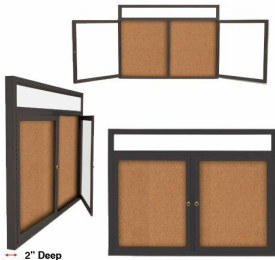

2-3 Door Enclosed Outdoor Bulletin Boards with Your Message Header and Radius Edge Cabinet Corners | All-Weather, Wall Mount Aluminum Display Case 35+ Sizes

FOR CURRENT PRICING, VISIT THE ID # LISTED ABOVE

2 & 3 Door Models

Product Details

- Wall Mount Outdoor Enclosed Bulletin Boards
- Smooth Radius Edge Cabinet Corners
- Choose 2 or 3 Door Lockable Display Cases
- Your Personalized Message Header - Printed Free
- Durable Aluminum Constructed Cabinet
- Sleek radius frame smartly accentuates cabinet style - no sharp corners
- 5" High White Message Header Panel
- Your Text Message UP to 3" Upper Case Black Helvetica Font Printed Free
- **Optional:** Custom Header with B/W, Color Logo, Graphic Image, Font Style
- Full-length, solid piano hinges support each door
- Corner Style: Mitered Cut Corners with Radius Edges
- Security cam-lock positioned on the front of each door (2 keys included)
- Overall Exterior Display Case Depth: 2"
- Interior Useable Depth: 5/8"
- 4 outdoor treated metal finishes
- Break-Resistant Clear Acrylic Window
- Cork Board Interior Panels
- **Wall Mount,** Weather-Resistant Enclosed Cabinet
- **Weep Holes** on Cabinet Bottom Help Expel Water + Reduce Condensation
- Weather-resistant aluminum backing with silicone sealant
- Withstands typical outside elements: Not flood or waterproof
- **Free Shipping:** on Outdoor Radius Edge Bulletin Board Display Cases
- Case must be surface mounted on the exterior wall
- Contact Us for Custom Outdoor Bulletin Boards, Free-Standing + Wall Mount