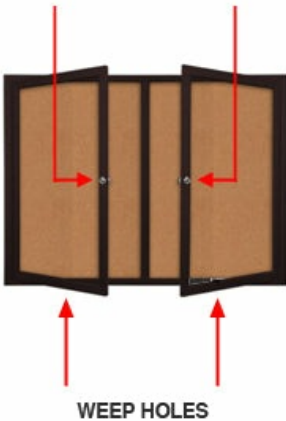

Enclosed Outdoor Bulletin Boards | Locking 2 and 3 Door Metal Display Cases in 35+ Sizes

FOR CURRENT PRICING, VISIT THE ID # LISTED ABOVE

Product Details

- 2 and 3 Door Outdoor Display Cases
- Enclosed Bulletin Board
- Wall Mount Weather Resistant Aluminum Cabinet
- Cork Bulletin Board Interior Panel
- Features full length piano hinges support each door
- Locking Display Case
- Security cam-lock on the front of each door (2 keys)
- Corner Style: Classic Mitered Style
- Overall Display Case Depth: 2"
- Interior Useable Depth: 5/8"
- 4 outdoor treated metal frame finishes
- Break Resistant Acrylic: Ideal for high traffic public environments
- Natural Tan Cork Board Interior Surface
- Withstands typical everyday outside elements - Not waterproof or floodproof
- Cabinet **Weep Holes** helps expel any water + reduces condensation build-up
- Weather resistant aluminum backing with silicone sealant
- Cabinet must be surface mounted on the wall
- **Free Shipping:** All Wall Outdoor Display Cases Multiple Doors
- Call to Buy Custom Outdoor Bulletin Boards 1-2-3 Door

Ordering Options

- Vinyl covering over corkboard
- Plastic Clear or Multi-Color Push Pins (100 per box)

****LED LIGHTING AVAILABLE
FOR FULL FRAME INTERIOR WRAP. CONTACT US FOR PRICING!**

Door Window: Break Resistant or Tempered Glass

- Break Resistant Acrylic: 1/4" thick, lightweight (Standard)
- Tempered Glass: 1/4" Tempered Glass is offered for public environments

which require this added safety standard. (Upcharge)

SECURITY CAM LOCK

Model	Overall Size	Viewable Area (per door)	Number of Doors	Ships Via	Shipping Weight
SCBB234-4040	40" Wide x 40" High	15 1/4" x 35"	2	Freight	37 LBS
SCBB234-4050	40" Wide x 50" High	15 1/4" x 45"	2	Freight	46 LBS
SCBB234-4232	42" Wide x 32" High	16 1/4" x 27"	2	Freight	33 LBS