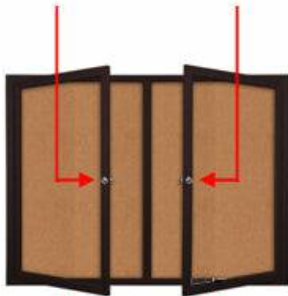

WEEP HOLES

Model	Overall Size	Viewable Area (per door)	Number of Doors	Ships Via	Shipping Weight
SCBB234-4040	40" Wide x 40" High	15 1/4" x 35"	2	Freight	37 LBS
SCBB234-4050	40" Wide x 50" High	15 1/4" x 45"	2	Freight	46 LBS
SCBB234-4232	42" Wide x 32" High	16 1/4" x 27"	2	Freight	33 LBS