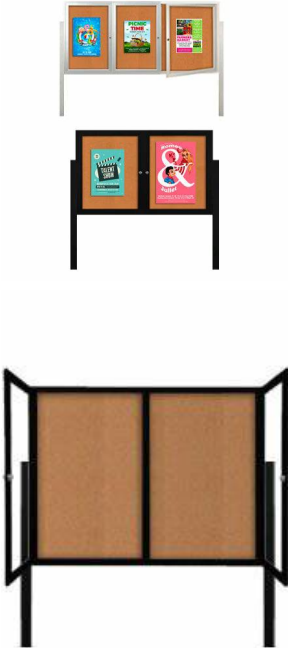

Post Specifications

- Post Dimensions: 2" x 2" x 96" (8 Feet High)
- Posts are attached to the case through the sides. Pre-drilled holes will be provided on the posts for easy display case mounting
- Posts should be secured at least 3 feet into the ground for proper support.

WHAT ARE OUTDOOR POSTS? ()

Ordering Options

- Vinyl covering over corkboard
- Hard Plastic Push Pins: Clear or Multi-Color push pins (100 per box)
- **Door Window: Break Resistant or Tempered Glass**
  - Break Resistant Acrylic: 1/8" thick, lightweight (Standard)
  - 1/4" Tempered Glass for public environments and locations that require this added safety feature. (Upcharge)
    - If chosen we will use our heavy duty door that will change one of 2 dimensions by 1/2". We will contact you if you do not indicate which dimension you would like adjusted in your order notes.
    - The viewable area can decrease by 1/2" or the overall size can be increased by 1/2".

Model	Overall Size	Viewable Area (per door)	Number of Doors	Ships Via	Shipping Weight
LSCBB234-4040	40" Wide x 40" High	15 1/4" x 35"	2	Freight	117 LBS
LSCBB234-4050	40" Wide x 50" High	15 1/4" x 45"	2	Freight	126 LBS
LSCBB234-4232	42" Wide x 32" High	16 1/4" x 27"	2	Freight	113 LBS
LSCBB234-4836	48" Wide x 36" High	19 1/4" x 31"	2	Freight	117 LBS
LSCBB234-4848	48" Wide x 48" High	19 1/4" x 43"	2	Freight	133 LBS