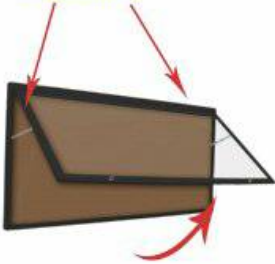

## Extra Large Outdoor Enclosed Bulletin Board Display Cases with Header | Single Door Swing Case in 15+ Sizes

FOR CURRENT PRICING, VISIT THE ID # LISTED ABOVE

**Landscape Orientation:**  
Hinges placed on top,  
Prop arms included

Door swings upward

### Product Details

- Extra Large Enclosed Outdoor Bulletin Board
- All Weather, Single Door, Wall Display Case
- Personalized Text Message Header - Printed Free
- Durable Aluminum Cabinet Construction
- 5" High Message Header Panel
- Your Message Header Printed up to 3" All Caps Black Helvetica Font
- **Optional Custom Headers:** B/W, Color with Logo, Graphic or Font Style
- EXTRA Large Single Door Frame
- Full-length piano hinge (door opens right to left)
- Break-Resistant Clear Acrylic Window
- Security Cam-Lock(s) on front of cabinet door (2 keys included)
- Overall Display Case Depth: 2"
- Interior Useable Depth: 5/8"
- 4 outdoor treated metal cabinet finishes
- Cork Bulletin Board Interior Panel
- Self-healing natural cork pinboard
- Weep Holes on cabinet bottom help drain any water + condensation buildup
- Weather resistant aluminum backing with silicone sealant
- Cabinet withstands typical day to day outside elements: Not Waterproof
- **Free Ground Shipping** all Extra Large Enclosed Bulletin Boards
- Contact Us For Custom Outdoor Bulletin Board Display Case Sizes