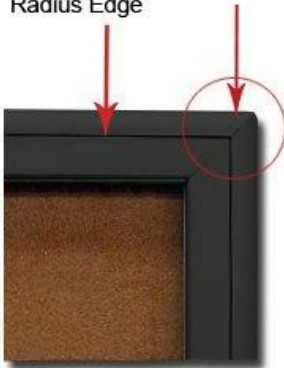

Radius Edge Extra Large Indoor Enclosed Bulletin Board SwingCases with Header and Lights

FOR CURRENT PRICING, VISIT THE ID # LISTED ABOVE

Mitered Corners

Radius Edge

Product Details

- **XL Indoor Enclosed Bulletin Board**
- Extra Large Message Notice Board
- [Contemporary Radius Edge Cabinet Corners](#)
- Aluminum Case Construction
- Sleek radius edge design with with mitered corners
- Interior Illuminated Display Case
- Enclosed Cork Bulletin Board
- [5" High White Message Header Panel](#)
- [UL Rated, Slim T-8 Florescent Bulb, Energy Efficient, Long Lasting](#)
- Wall Mount, XL Single Door
- Full length piano hinge (opens right to left)
- Locking Message Display Case
- Security cam-lock on front of display case frame (2 keys included)
- Overall Cabinet Depth: 4"
- Interior Useable Depth: 2 5/8"
- Extra deep for displaying bulkier items
- 4 popular frame finishes
- Break Resistant Acrylic: Ideal for high traffic or public environments
- Self healing natural cork interior
- [Vents](#) on sides of cabinet to reduce any condensation build-up
- [X Large Radius Sizes SHIPS FREE FREIGHT](#)
- Case must be [surface mounted](#) on the wall
- [Call for Custom Indoor Bulletin Board Display Case Sizes](#)

Header Details

- UPPERCASE Helvetica vinyl lettering
- **Black lettering on a 5" white header (3" max text height)**

IMPORTANT HEADER ORDERING DETAILS

Please type your message in the text box provided below, we will try to keep your message on one line unless otherwise specified. If we can't fit your message on one line we will center your copy on two lines. For the customer that needs a specific font, color or text positioning, you may call customer service with your requests.