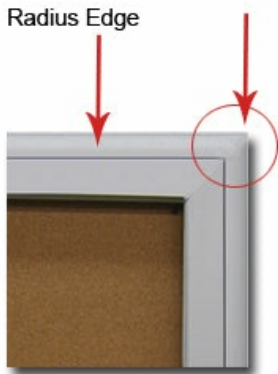

Indoor Enclosed Bulletin Boards with Lights | Sleek Radius Edge Corners

FOR CURRENT PRICING, VISIT THE ID # LISTED ABOVE

Product Details

- Indoor Enclosed Cork Bulletin Board
- [Radius Edge Bulletin Board Cabinet](#)
- Sleek radius edge with mitered cut corners
- Durable Aluminum Construction
- Lighted Bulletin Board
- UL Approved T-8, Long Lasting, Energy Efficient Bulb
- Indoor Wall Mounted Display Case
- Interior cork board
- Features full length piano hinge (opens right to left)
- Security cam-lock is positioned on front of frame (2 keys included)
- Overall Case Depth: 4"
- Interior Useable Depth: 2 5/8"
- Extra deep for displaying printed and bulkier items
- 4 metal frame finishes
- Break Resistant Acrylic: Made for high traffic public environments
- Self healing natural cork interior
- Large 36x48 size ships **FREE FREIGHT** (see [Size Chart ICON](#) for details)
- Display Case must be **surface mounted** on the wall
- Enclosed Bulletin Boards Display Lighted w Radius Edge **For Indoor Use Only**
- **Call For Custom Bulletin Boards Radius Edge or Other Styles**

Lighting Information

- UL approved T8 fluorescent bulbs are positioned on top to shine down
- Electric Cord: 3-wire center back exit (electrician needed for hard wiring)

Ordering Options

- Frame Orientation: Portrait or Landscape
- Fabric covering over corkboard
- Door Window: Break Resistant or Tempered Glass
- Break Resistant Acrylic: 1/8" thick, lightweight (Standard)
- Tempered Glass: 1/8" Tempered Glass is offered for public environments which require this added safety standard. (25% Up charge)

Mitered Corners

Model	Interior Size	Viewable Area	Overall Size (Portrait)	Overall Size (Landscape)	Ships Via	Shipping Weight
SCBBIRL-1319	14 1/4" x 20 3/4"	12 3/4" x 19" (Landscape 18 3/4" x 13")	18" x 24"	24" x 18"	FedEx	25
SCBBIRL-1824	19 1/4" x 25 3/4"	18" x 24"	23 1/4" x 29"	29 1/4" x 23"	FedEx	27