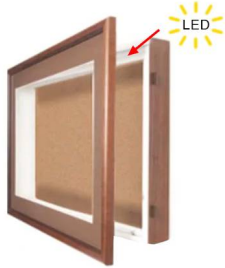

4" Deep Designer Wood Shadowbox SwingFrames with Cork Board + Interior Lighting

FOR CURRENT PRICING, VISIT THE ID # LISTED ABOVE

Product Details

- **Lighted Shadow Box with Cork Board**
- SwingFrame Designer Shadow Box
- Swing Open Wood Shadow Box Frame
- **Cork Bulletin Board Interior Surface**
- Wall Mounted Shadowbox
- Interior Top Lighting Positioned to Illuminated Downward
- Patented swing-open frame system (opens right to left)
- Features Concealed Hinges and Gravity Lock
- Wood Frame Profile: **1 3/8" Wide**
- Interior Wood Shadow Box Depth: **4"**
- Overall Wood Shadow Box Depth: **5 1/4"**
- **9** Natural wood frame shadowbox frame finishes
- Beveled Matboard: Complimentary color to wood frame
- Exterior Box Sides: Black Laminate
- Backing Board: 1/4" Natural Cork mounted on 1/4" Fiberboard
- Break Resistant Clear Acrylic Window
- Installs Easily: Mounting hardware included
- SwingFrame Wood Shadow Boxes **For Indoor Use Only**
- **Call for Custom Wood Lighted Shadow Box + Cork Board Sizes**

Lighting Specifications

- UL approved LED Strip Lighting
- LED Color: Cool White
- LED Life: 50,000 hours (5 Year Warranty)
- LED Strip Light is positioned across the top of the display and shines downward
- Cord exit is positioned out the back of the display case (Top Left Corner)
- 12 Volt Plug-In Adapter