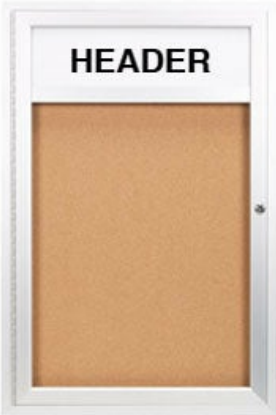

Indoor Enclosed Bulletin Boards with Header & Lights | Single Locking Door

FOR CURRENT PRICING, VISIT THE ID # LISTED ABOVE

Product Details

- **Indoor Enclosed Bulletin Boards**
- Illuminated Cabinet with Message Header
- Cabinet Constructed in Aluminum
- **Bulletin Board Notice Board**
- **5" High White Message Header Panel**
- **UL Rated, T-8 Florescent Bulb, Long Lasting, Energy Efficient**
- Wall Mount Display Case with Single Door
- Features full length piano hinge (opens right to left)
- **Locking Cork Bulletin Board**
- Security cam-lock is positioned on front of frame (2 keys included)
- Overall Cabinet Depth: **3 1/8"**
- Interior Useable Depth: **1 5/8"**
- **4** metal display case frame finishes
- Break Resistant Acrylic: Ideal for high traffic or public environments
- Self healing natural cork interior
- Display Case must be **surface mounted** on the wall
- **Free Shipping** on 7 Indoor Enclosed Bulletin Board Large Sizes
- **Call to customize Indoor Bulletin Board Display Cases**

Header Details

- UPPERCASE Helvetica vinyl lettering
- Black lettering on a 5" white header (3" max text height)

IMPORTANT HEADER ORDERING DETAILS

Please type your message in the text box provided below, we will try to keep your message on one line unless otherwise specified. If we can't fit your message on one line we will center your copy on two lines. For the customer that needs a specific font, color or text positioning, you may call customer service with your requests.