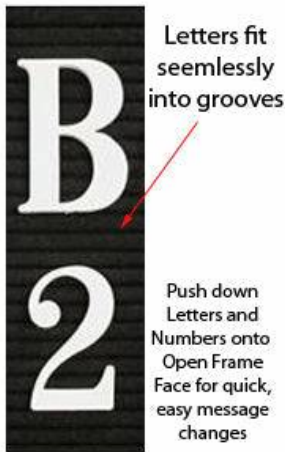

Product Sheet

Item ID # OFLBV-3030

Open Face Vinyl Letter Board 30x30 Aluminum Frame

FOR CURRENT PRICING, VISIT THE ID # LISTED ABOVE
FREE SHIPPING

Product Details

- **Framed Letter Board**
- 30x30 Vinyl Letter Board
- Overall Vinyl Letter Board Size: 30 x 30
- Overall Frame Depth: 1/2"
- Silver aluminum trim (3/4" wide) borders the vinyl letter board
- Attractive vinyl letterboard with 1/4" grooves allows for easy letter and number insertion
- 3/4" White Helvetica letters and numbers included (290 Characters)
- Hanging Hardware is riveted onto the back for easy wall or ceiling mount
- Open Face letter boards display 30x30 for INDOOR or OUTDOOR use
- Call for Custom Framed Letterboards Vinyl or Fabric

NOTE: If used outdoors, the letter board should be covered by an over-hang or enclosed in a case. It is not meant for outdoor use with direct exposure to inclement weather.

Ordering Options

- Optional colors for vinyl letterboard panel
- Optional letter & character sets (1/2", 3/4", 1", 2", 3")

*CUSTOM SIZES AVAILABLE | CALL US

Model	Overall Letter Board Size	Ships Via	Shipping Weight
OFLBV-3030	30" x 30"	UPS	27