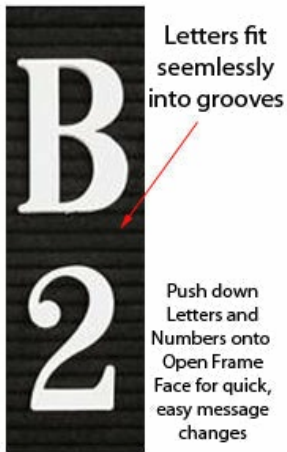

Open Face Vinyl Letter Board 30x30 Aluminum Frame

FOR CURRENT PRICING, VISIT THE ID # LISTED ABOVE
FREE SHIPPING

Product Details

- **Framed Letter Board**
- 30x30 Vinyl Letter Board
- Overall Vinyl Letter Board Size: 30 x 30
- Overall Frame Depth: 1/2"
- Silver aluminum trim (3/4" wide) borders the vinyl letter board
- Attractive vinyl letterboard with 1/4" grooves allows for easy letter and number insertion
- 3/4" White Helvetica letters and numbers included (290 Characters)
- Hanging Hardware is riveted onto the back for easy wall or ceiling mount
- Open Face letter boards display 30x30 for INDOOR or OUTDOOR use
- Call for Custom Framed Letterboards Vinyl or Fabric

NOTE: If used outdoors, the letter board should be covered by an over-hang or enclosed in a case. It is not meant for outdoor use with direct exposure to inclement weather.

Ordering Options

- Optional colors for vinyl letterboard panel
- Optional letter & character sets (1/2", 3/4", 1", 2", 3")

*CUSTOM SIZES AVAILABLE | CALL US

Model	Overall Letter Board Size	Ships Via	Shipping Weight
OFLBV-3030	30" x 30"	UPS	27