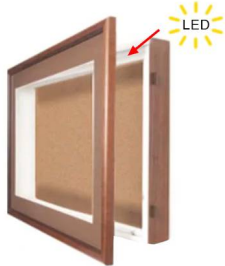

## 2" Deep Designer Wood Shadowbox SwingFrames with Cork Board + Interior Lighting

FOR CURRENT PRICING, VISIT THE ID # LISTED ABOVE

### Product Details

- Lighted Shadow Box with Cork Board
- Swing Open Wood Shadow Box Frame
- Wall Mounted Shadowbox
- Patented swing-open frame system (opens right to left)
- Features concealed hinges and Gravity Lock which provide a clean design
- Wood Frame Profile: **1 3/8" Wide**
- Interior Wood Shadow Box Depth: **2"**
- Overall Wood Shadow Box Depth: **3 1/4"**
- **9** Natural wood shadowbox frame finishes
- Beveled Matboard: Complimentary color to wood frame
- Exterior Box Sides: Black Laminate
- Backing Board: 1/4" Natural Cork mounted on 1/4" Hardboard (Self Healing)
- Break Resistant Acrylic: Perfect for high traffic or public environments
- Installs Easily: Mounting hardware included
- For Indoor use only
- [Call to customize Swingframe Designer Wood Lighted Shadow Box w Cork Board](#)

### Lighting Specifications

- UL approved LED Strip Lighting
- LED Color: Cool White
- LED Life: 50,000 hours (5 Year Warranty)
- LED Strip Light is positioned across the top of the display and shines downward
- Cord exit is positioned out the back of the display case ([Top Left Corner](#))
- 12 Volt Plug-In Adapter