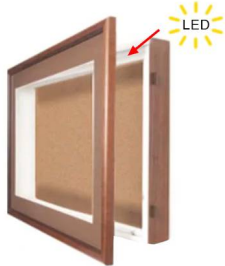

2" Deep Designer Wood Shadowbox SwingFrames with Cork Board + Interior Lighting

FOR CURRENT PRICING, VISIT THE ID # LISTED ABOVE

Product Details

- Lighted Shadow Box with Cork Board
- Swing Open Wood Shadow Box Frame
- Wall Mounted Shadowbox
- Patented swing-open frame system (opens right to left)
- Features concealed hinges and Gravity Lock which provide a clean design
- Wood Frame Profile: **1 3/8" Wide**
- Interior Wood Shadow Box Depth: **2"**
- Overall Wood Shadow Box Depth: **3 1/4"**
- **9** Natural wood shadowbox frame finishes
- Beveled Matboard: Complimentary color to wood frame
- Exterior Box Sides: Black Laminate
- Backing Board: 1/4" Natural Cork mounted on 1/4" Hardboard (Self Healing)
- Break Resistant Acrylic: Perfect for high traffic or public environments
- Installs Easily: Mounting hardware included
- For Indoor use only
- [Call to customize Swingframe Designer Wood Lighted Shadow Box w Cork Board](#)

Lighting Specifications

- UL approved LED Strip Lighting
- LED Color: Cool White
- LED Life: 50,000 hours (5 Year Warranty)
- LED Strip Light is positioned across the top of the display and shines downward
- Cord exit is positioned out the back of the display case ([Top Left Corner](#))
- 12 Volt Plug-In Adapter

Ordering Options

- Frame Orientation: Portrait or Landscape
- Interior Side Finish: White or Black Melamine | or Complimentary Laminate
- Side Plunge Lock & Key
- (6) Fabric Colors

Model	Interior Dimensions	Overall Size	Viewable Area	Ships Via	Shipping Weight
SBWLCORK2-1620	16" x 20"	20" x 24"	11" x 15"	FedEx	17
SBWLCORK2-1824	18" x 24"	22" x 28"	13" x 19"	FedEx	20
SBWLCORK2-2024	20" x 24"	24" x 28"	15" x 19"	FedEx	24
SBWLCORK2-2030	20" x 30"	24" x 34"	15" x 25"	FedEx	27
SBWLCORK2-2228	22" x 28"	26" x 32"	17" x 23"	FedEx	28
SBWLCORK2-2424	24" x 24"	28" x 28"	19" x 19"	FedEx	26
SBWLCORK2-2436	24" x 36"	28" x 40"	19" x 31"	FedEx	32
SBWLCORK2-2448	24" x 48"	28" x 52"	19" x 43"	FedEx	41
SBWLCORK2-3030	30" x 30"	34" x 34"	25" x 25"	FedEx	33