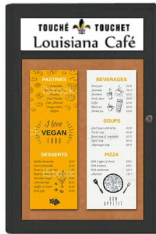

Outdoor Enclosed Menu Display Cases with Personalized Message Header | Radius Edge Cabinet Corners in 12+ Sizes

FOR CURRENT PRICING, VISIT THE ID # LISTED ABOVE

Product Details

- Outdoor Restaurant Menu Display Case
- Single Door, Durable Aluminum Cabinet Design
- Contemporary Sleek Radius Edge Cabinet Corners
- 5" High White Message Header Panel
- Metal Display Case with Smooth Mitered Cut Radius Corners
- Wall Mount Lockable Display Case 12+ Sizes + Custom
- Enclosed Cork Bulletin Board to Pin Menu Sheets
- Weather-Resistant and Made for the Outdoors
- 5" high White Message Header Panel
- Your Personalized Message Header Text Printed Free
- Your Text Message Printed up to 3" High ALL CAPS Black Helvetica Font
- **Optional:** Custom Message Header with LOGO, Image, Different Font Style
- Single door with full-length piano hinge (opens right to left)
- Security Cam-Lock on front of frame (2 keys included)
- Overall Menu Display Case Depth: 2"
- Interior Useable Depth: 5/8"
- 4 outdoor treated frame case finishes
- Break Resistant Clear Acrylic Window:
- Natural cork interior surface
- Withstands typical everyday exterior elements. Not floodproof
- Bottom Cabinet **Weep Holes** help drain any water
- Vents help to reduce any condensation build-up
- Weather resistant aluminum backing with silicone sealant
- Exterior or Indoor Display Case Applications
- Call for Custom Outdoor Menu Cases Sizes and Styles

Header Details

- UPPERCASE Helvetica vinyl lettering
- Black lettering on a 5" white header (3" max text height)

IMPORTANT HEADER ORDERING DETAILS

Please type your message in the text box provided below, we will try to keep your message on one line unless otherwise specified. If we can't fit your message on one line we will center your copy on two lines. For the customer that needs a specific font, color or text positioning, you may call customer service with your requests.