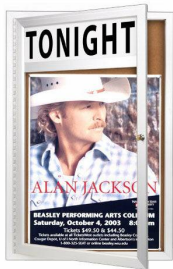

## Outdoor Enclosed Menu Display Cases with Personalized Message Header | Radius Edge Cabinet Corners in 12+ Sizes

FOR CURRENT PRICING, VISIT THE ID # LISTED ABOVE

### Product Details

- Outdoor Restaurant Menu Display Case
- Single Door, Durable Aluminum Cabinet Design
- Contemporary Sleek Radius Edge Cabinet Corners
- 5" High White Message Header Panel
- Metal Display Case with Smooth Mitered Cut Radius Corners
- Wall Mount Lockable Display Case 12+ Sizes + Custom
- Enclosed Cork Bulletin Board to Pin Menu Sheets
- Weather-Resistant and Made for the Outdoors
- 5" high White Message Header Panel
- Your Personalized Message Header Text Printed Free
- Your Text Message Printed up to 3" High ALL CAPS Black Helvetica Font
- **Optional:** Custom Message Header with LOGO, Image, Different Font Style
- Single door with full-length piano hinge (opens right to left)
- Security Cam-Lock on front of frame (2 keys included)
- Overall Menu Display Case Depth: 2"
- Interior Useable Depth: 5/8"
- 4 outdoor treated frame case finishes
- Break Resistant Clear Acrylic Window:
- Natural cork interior surface
- Withstands typical everyday exterior elements. Not floodproof
- Bottom Cabinet **Weep Holes** help drain any water
- Vents help to reduce any condensation build-up
- Weather resistant aluminum backing with silicone sealant
- Exterior or Indoor Display Case Applications
- Call for Custom Outdoor Menu Cases Sizes and Styles