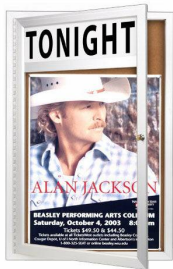

Outdoor Enclosed Menu Display Cases with Personalized Message Header | Radius Edge Cabinet Corners in 12+ Sizes

FOR CURRENT PRICING, VISIT THE ID # LISTED ABOVE

Product Details

- Outdoor Restaurant Menu Display Case
- Single Door, Durable Aluminum Cabinet Design
- Contemporary Sleek Radius Edge Cabinet Corners
- 5" High White Message Header Panel
- Metal Display Case with Smooth Mitered Cut Radius Corners
- Wall Mount Lockable Display Case 12+ Sizes + Custom
- Enclosed Cork Bulletin Board to Pin Menu Sheets
- Weather-Resistant and Made for the Outdoors
- 5" high White Message Header Panel
- Your Personalized Message Header Text Printed Free
- Your Text Message Printed up to 3" High ALL CAPS Black Helvetica Font
- **Optional:** Custom Message Header with LOGO, Image, Different Font Style
- Single door with full-length piano hinge (opens right to left)
- Security Cam-Lock on front of frame (2 keys included)
- Overall Menu Display Case Depth: 2"
- Interior Useable Depth: 5/8"
- 4 outdoor treated frame case finishes
- Break Resistant Clear Acrylic Window:
- Natural cork interior surface
- Withstands typical everyday exterior elements. Not floodproof
- Bottom Cabinet **Weep Holes** help drain any water
- Vents help to reduce any condensation build-up
- Weather resistant aluminum backing with silicone sealant
- Exterior or Indoor Display Case Applications
- Call for Custom Outdoor Menu Cases Sizes and Styles

Header Details

- UPPERCASE Helvetica vinyl lettering
- Black lettering on a 5" white header (3" max text height)

IMPORTANT HEADER ORDERING DETAILS

Please type your message in the text box provided below, we will try to keep your message on one line unless otherwise specified. If we can't fit your message on one line we will center your copy on two lines. For the customer that needs a specific font, color or text positioning, you may call customer service with your requests.