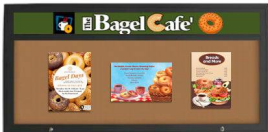

Extra Large Outdoor Enclosed Bulletin Board Display Cases with Header | Radius Edge Corners SwingCase 15+ Sizes

FOR CURRENT PRICING, VISIT THE ID # LISTED ABOVE

Product Details

- Extra Large Outdoor Enclosed Bulletin Board
- SwingCase Wall Mount Message Board
- Sleek, Smooth Radius Edge Cabinet Corners
- All-Weather Aluminum Case Construction
- Weather Resistant Enclosed Display Cabinet
- Contemporary radius edge cabinet design with mitered corners
- 5" High White Message Header Panel
- **Your Personalized Text Message Header Printed Free**
- Text Printed Up to 3 Inches in Height in Black Helvetica Font Style
- **Optional** Custom Headers: B/W, Color Logos, Graphic Images, Fonts
- Wall Mount, Single Door with XL Viewing Area
- Post: Messages, Posters, Signage, Photos, Menus, Maps + More
- Full-length solid piano hinge (opens right to left)
- Locking Display Case
- Security cam-lock on front of frame (2 keys included)
- Overall Outer Cabinet Depth: 2"
- Interior Useable Depth: 5/8"
- Extra deep for displaying bulkier items
- 4 outdoor treated frame finishes
- Break-Resistant Clear Acrylic Window:
- Cork Bulletin Board Interior Panel
- **Weep Holes** on case bottom helps to reduce any condensation build-up
- Weather-resistant aluminum backing with silicone sealant
- Withstands typical everyday outside elements: Not Floor or waterproof
- Display Case must be surface mounted on the wall
- X Large Radius Sizes **SHIPS FREE GROUND FREIGHT**
- 15+ Standard Sizes + Custom Display Case Sizes. Contact Us.