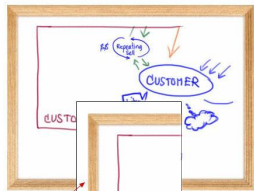

Adjustable Pedestal White Dry Erase Board 20x15 Wood Frame

FOR CURRENT PRICING, VISIT THE ID # LISTED ABOVE

Product Details

- Pedestal White Board Sign Holder with Wood Frame
- Adjustable Dry Erase Board Stand
- 20x15 Framed White Dry Erase Board
- Base and single pole upright are finished matte black
- Circular Base: 10" / Round Pole: 7/8"
- Wood trim frame (3/4" wide) borders whiteboard
- Durable White Melamine Surface
- Pedestal Adjustable height ranges from 36" to 66" tall
- Open Face White Dry Erase boards 18x14 displays for **INDOOR use only**

Ordering Options

- Frame Orientation: Portrait or Landscape
- **Standard Marker Set (4 Colors):**
  Wipes off Easily (Black, Blue, Green, Red)
- **Dry Eraser & Spray Cleaner Combo:**
  Soft pile, the eraser collects dust and marker residue. The pump spray cleaner removes ghosting, grease, dirt, and stains with a clean dry cloth

*Marker Set ships with White Board
*Both Combo Options ship in a Separate Box

*CUSTOM SIZES AVAILABLE | CALL US

1/2" Wide Wood Trim Frame

Model	Overall Letter Board Size	Ships Via	Shipping Weight
PWDWAF-2015	20" x 15"	UPS	18