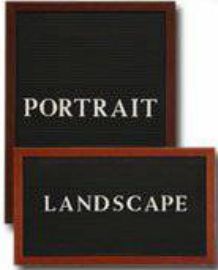

Portrait or Landscape

Many Letter Styles to choose from