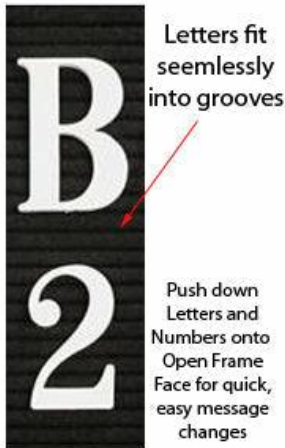

Letters fit seamlessly into grooves

Push down Letters and Numbers onto Open Frame Face for quick, easy message changes

Model	Overall Letter Board Size	Ships Via	Shipping Weight
OFWLBF-8511	8 1/2" x 11"	UPS	3