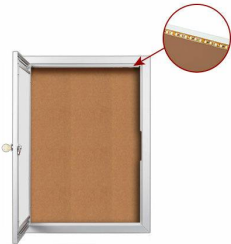

## Outdoor Enclosed Menu Cases with Lights (11" x 14" Portrait Menus) (Radius Edge)

FOR CURRENT PRICING, VISIT THE ID # LISTED ABOVE  
FREE SHIPPING

### Product Details

- Sleek radius edge with lighted corners provided with mitered corners
- Features full length piano hinges
- Security cam-lock is positioned on front of frame (2 keys included)
- Overall Menu Case Depth: 4"
- Interior Useable Depth: 2 5/8"
- 4 outdoor treated frame finishes
- Break Resistant Acrylic: Perfect for high traffic or public environments
- Self healing natural cork interior
- Weep holes provided on bottom to reduce condensation build-up
- Weather resistant aluminum backing with silicone sealant
- Call to Customize 11x14 Outdoor Menu Display Cases - Radius Edge

### Lighting Information

- Top Lighting - an LED strip is placed across the top and shines downward
- UL approved LED Strip Lighting
- Cool White LED Lighting
- LED Life: 50,000 hours
- We provide a 3-wire cord attached to the ballast / transformer inside the display case.
- When installing you should use a licensed electrician / installer to bring power to the display. The installer will best decide where to exit the hardwire provided (we do not provide an exit hole as we feel its best for the installer to decide the best exit point for power supply).

### Ordering Options

- **Door Window: Break Resistant or Tempered Glass**
  - Break Resistant Acrylic: 1/8" thick, lightweight (Standard)
  - 1/4" Tempered Glass for public environments and locations that require this added safety feature. (Upcharge)
    - If chosen we will use our heavy duty door that will change one of 2 dimensions by 1/2". We will contact you if you do not indicate which dimension you would like adjusted in your order notes.
    - The viewable area can decrease by 1/2" or the overall size can be increased by 1/2".