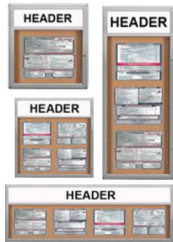

Indoor Menu Cases with Message Header + Rounded Corners for 11 x 14 Landscape Size Menus

FOR CURRENT PRICING, VISIT THE ID # LISTED ABOVE
FREE SHIPPING

Product Details

- Restaurant Menu Display Case
- 5" High White Message Header Panel
- **Your Personalized Message Header Printed Free!**
- Message printed in 3" high Black Helvetica Font
- **Ideal for 11 High x 14 Wide Portrait Size Menus**
- Durable Aluminum Menu Box Construction
- **Contemporary Smooth Rounded Corners**
- Wall Mount Indoor Display Case
- Single Door, Enclosed Display Cabinet
- **Cork Board Interior Panel**
- Features full length piano hinge
- Locking Menu Case
- Security cam-lock positioned on front of frame (2 keys included)
- Break Resistant Acrylic: Ideal for high traffic or public environments
- Overall Menu Box Depth: 2"
- Interior Useable Depth: 5/8"
- **Cork Bulletin Board Interior**
- Self healing natural cork
- 4 metal frame finishes
- Rounded Corners Menu Display Cases **For INDOOR USE ONLY!**
- **Free Ground Shipping**
- **Call for Custom Indoor Menu Display Cases + Message Header**

Round Corner
Makes For
Sleek Design

Optional Farbic Colors
(Shown in Deep Burgundy)

Product Details

- UPPERCASE Helvetica vinyl lettering
- Black lettering on a 5" white header (3" max text height)

IMPORTANT HEADER ORDERING DETAILS

ORDERING OPTIONS BELOW. SELECT THE RIGHT OPTION FOR YOU, AND FOLLOW INSTRUCTIONS

STANDARD HEADER (No Charge)

Standard UPPERCASE Black Helvetica Lettering as detailed above. Make sure to spell out your header in the empty **Text Box** above the Green ADD to CART button. Check your grammar & spelling!