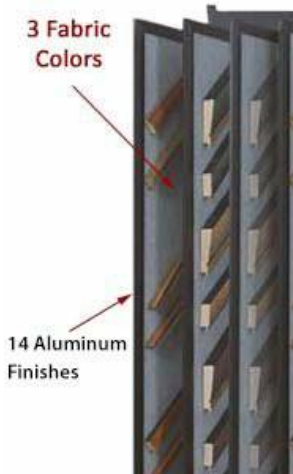

5 Panels - Wall Mount Moulding Displayer (15" x 60" Sides)

FOR CURRENT PRICING, VISIT THE ID # LISTED ABOVE

5-Sided Wall Mount Moulding Display

15" Wide x 60" High

Product Details

- 5-Panels Wall Mount Moulding Displayer
- Each Side: 15" Wide x 60" High
- Durable Aluminum framework
- Fabric Backing (Choose from 3 Colors)
- 14 Metal Display Finishes Available
- These aluminum hanging displays are for **INDOOR USE ONLY**

Ordering Options

- 14 Aluminum Finishes
- 3 Fabric Colors

Important Production & Delivery Information

NOTE: The manufacturer resides in the United Kingdom (UK)

All these products are made by master display craftsmen, and built to order. All orders will take an estimated **6-8 weeks** to arrive in our New York factory. Once received, we will reship immediately to the shipping address provided.

For more information, please click on the [Warranty & Returns ICON](#) located above.

Model	Display Size (Per Side)	Number of Sides	Ships Via	Shipping Weight
JS41	15" Wide x 60" High	5	FedEx	17