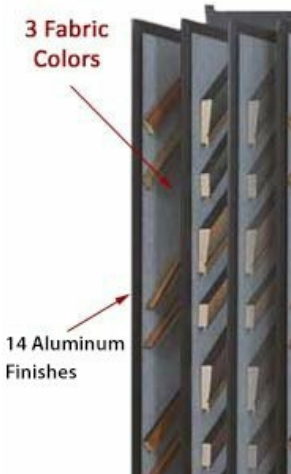

5 Panels - Wall Mount Moulding Displayer (15" x 60" Sides)

FOR CURRENT PRICING, VISIT THE ID # LISTED ABOVE

5-Sided Wall Mount Moulding Display

15" Wide x 60" High

Product Details

- 5-Panels Wall Mount Moulding Displayer
- Each Side: 15" Wide x 60" High
- Durable Aluminum framework
- Fabric Backing (Choose from 3 Colors)
- 14 Metal Display Finishes Available
- These aluminum hanging displays are for **INDOOR USE ONLY**

Ordering Options

- 14 Aluminum Finishes
- 3 Fabric Colors

Important Production & Delivery Information

**NOTE: The manufacturer resides in the United Kingdom (UK)**

All these products are made by master display craftsmen, and built to order. All orders will take an estimated **6-8 weeks** to arrive in our New York factory. Once received, we will reship immediately to the shipping address provided.

For more information, please click on the [Warranty & Returns ICON](#) located above.

Model	Display Size (Per Side)	Number of Sides	Ships Via	Shipping Weight
JS41	15" Wide x 60" High	5	FedEx	17