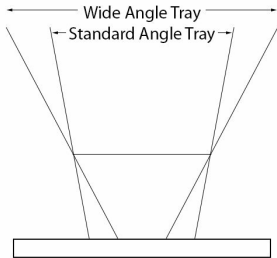

Model	Display Size	Display Holds	Ships Via	Shipping Weight
JS36	42" Wide x 32" High x 12" Deep	45 - 60 Sleeves	FedEx	44