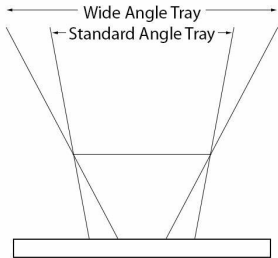

Model	Display Size	Display Holds	Ships Via	Shipping Weight
JS36	42" Wide x 32" High x 12" Deep	45 - 60 Sleeves	FedEx	44