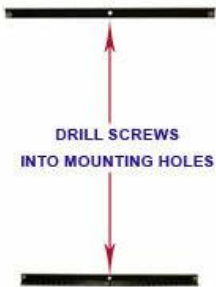

Swinging Panel Flash Art Wall Display | Tall, 31x73 Large Steel Display in 10, 20, 30 Flip Panels

FOR CURRENT PRICING, VISIT THE ID # LISTED ABOVE

Product Details

- Large Flash and Tatoo Rack Display Panels 31x73
- Strong & Durable Steel Swing Panels Flip Effortlessly
- Wall Brackets for Holding Flip Panels
- Two-Sided, Removable Top-Loading Panels
- Slide material between white backing board & clear overlay
- Flash and Tatoo rack display panel viewable on 2-SIDES
- Panels can be taken off the wall bracket when updating materials
- Large Art Display Rack Finish: Black
- Multi-Panel STEEL swinging panels come in **PORTRAIT** orientation
- Flash Art Rack Display Panel Backing Board: **White**
- Installs Easily: (2) mounting brackets provided
- Multi-panel wall art displays for **INDOOR USE ONLY**

WALL MOUNT BRACKETS

Panel Size	Number of Panels	Dimensions	Weight	Flash Art Displayed	Viewable Panel Size
31" Wide x 73" High	10	75" x 29" x 34"	106	240	29 1/2" x 71 1/2"
31" Wide x 73" High	20	75" x 34" x 34"	209	480	29 1/2" x 71 1/2"
31" Wide x 73" High	30	75" x 39" x 34"	312	720	29 1/2" x 71 1/2"