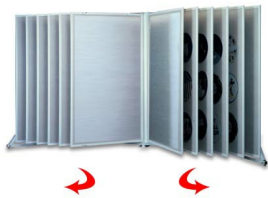

XL Multi Panel Vinyl Tackboard Floor Displays with Swing Panels | 4 Flip Panel Sizes with 2-Sided Viewing

FOR CURRENT PRICING, VISIT THE ID # LISTED ABOVE

Product Details

- X-Large Multi-Panel Vinyl Tackboard Floor Display
- Swing Panels Display Stand with 4 Panel Sizes
- All **STEEL** Construction Holds 6 or 10 Flip Panels
- 5 Floorstand & Swinging Panel Finishes
- Vinyl Color Available: **Gray**
- 4 XL Panel Sizes: 30" x 72" | 36" x 72" | 48" x 72" | 48" x 84"
- Each wall panel displays on two Sides
- **90-Degree panel viewing angle**
- Each floor bracket has 48 holes for spacing out panels
- Set up quickly and easily
- All display stand sizes come standard in **PORTRAIT** orientation
- XL Floor Standing Multi Panel Displays for **INDOOR USE ONLY**

Ordering Options

Panel Separators (Included in Display Price):
Select a roller separator length which provides proper spacing between swinging panels so that merchandise displayed on adjacent panels does not touch when the panels are turned.

Fixed Pivot Spacing refers to the amount of space the panels need to be apart on the floor bracket for the panel separators to work properly.

- 1" Panel Separator (2" Fixed Pivot Spacing)
- 2 1/4" Panel Separator (4" Fixed Pivot Spacing)
- 3 5/8" Panel Separator (6" Fixed Pivot Spacing)
- 5 1/2" Panel Separator (8" Fixed Pivot Spacing)
- 6 5/8" Panel Separator (10" Fixed Pivot Spacing)

Shipping Info

Ships in 6-8 Weeks via Freight Truck

These displays are custom built per order placed. Not all materials are stocked, which may delay the ship date to 8+ weeks.

Sometimes we are able to ship sooner depending on the model, style and colors chosen. Please call us at to discuss your options / requirements, and we will try to accommodate as best we can.

Panel Size	Overall Dimensions	Ships Via	Viewable Panel Size
28 1/2" x 70 1/2"	30" Wide x 72" High	151" Wide x 78" High x 37" Deep	Freight
34 1/2" x 70 1/2"	36" Wide x 72" High	151" Wide x 78" High x 43" Deep	Freight
46 1/2" x 70 1/2"	48" Wide x 72" High	172" Wide x 78" High x 55" Deep	Freight
46 1/2" x 82 1/2"	48" Wide x 84" High	172" Wide x 90" High x 55" Deep	Freight