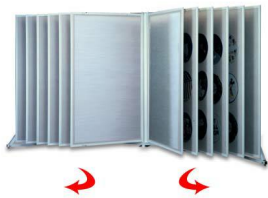

XL Multi Panel Vinyl Tackboard Floor Displays with Swing Panels | 4 Flip Panel Sizes with 2-Sided Viewing

FOR CURRENT PRICING, VISIT THE ID # LISTED ABOVE

Product Details

- X-Large Multi-Panel Vinyl Tackboard Floor Display
- Swing Panels Display Stand with 4 Panel Sizes
- All **STEEL** Construction Holds 6 or 10 Flip Panels
- 5 Floorstand & Swinging Panel Finishes
- Vinyl Color Available: **Gray**
- 4 XL Panel Sizes: 30" x 72" | 36" x 72" | 48" x 72" | 48" x 84"
- Each wall panel displays on two Sides
- **90-Degree panel viewing angle**
- Each floor bracket has 48 holes for spacing out panels
- Set up quickly and easily
- All display stand sizes come standard in **PORTRAIT** orientation
- XL Floor Standing Multi Panel Displays for **INDOOR USE ONLY**

Ordering Options

Panel Separators (Included in Display Price):
Select a roller separator length which provides proper spacing between swinging panels so that merchandise displayed on adjacent panels does not touch when the panels are turned.

Fixed Pivot Spacing refers to the amount of space the panels need to be apart on the floor bracket for the panel separators to work properly.

- 1" Panel Separator (2" Fixed Pivot Spacing)
- 2 1/4" Panel Separator (4" Fixed Pivot Spacing)
- 3 5/8" Panel Separator (6" Fixed Pivot Spacing)
- 5 1/2" Panel Separator (8" Fixed Pivot Spacing)
- 6 5/8" Panel Separator (10" Fixed Pivot Spacing)

Shipping Info

Ships in 6-8 Weeks via Freight Truck

These displays are custom built per order placed. Not all materials are stocked, which may delay the ship date to 8+ weeks.

Sometimes we are able to ship sooner depending on the model, style and colors chosen. Please call us at to discuss your options / requirements, and we will try to accommodate as best we can.

Panel Size	Overall Dimensions	Ships Via	Viewable Panel Size
28 1/2" x 70 1/2"	30" Wide x 72" High	151" Wide x 78" High x 37" Deep	Freight
34 1/2" x 70 1/2"	36" Wide x 72" High	151" Wide x 78" High x 43" Deep	Freight
46 1/2" x 70 1/2"	48" Wide x 72" High	172" Wide x 78" High x 55" Deep	Freight
46 1/2" x 82 1/2"	48" Wide x 84" High	172" Wide x 90" High x 55" Deep	Freight