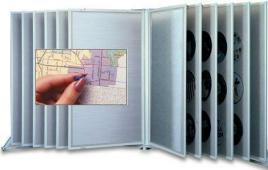

XL Multi Panel Vinyl Tackboard Floor Displays with Swing Panels | 4 Flip Panel Sizes with 2-Sided Viewing

FOR CURRENT PRICING, VISIT THE ID # LISTED ABOVE

Product Details

- X-Large Multi-Panel Vinyl Tackboard Floor Display
- Swing Panels Display Stand with 4 Panel Sizes
- All **STEEL** Construction Holds 6 or 10 Flip Panels
- 5 Floorstand & Swinging Panel Finishes
- Vinyl Color Available: **Gray**
- 4 XL Panel Sizes: 30" x 72" | 36" x 72" | 48" x 72" | 48" x 84"
- Each wall panel displays on two Sides
- **90-Degree panel viewing angle**
- Each floor bracket has 48 holes for spacing out panels
- Set up quickly and easily
- All display stand sizes come standard in **PORTRAIT** orientation
- XL Floor Standing Multi Panel Displays for **INDOOR USE ONLY**

Ordering Options

Panel Separators (Included in Display Price):
Select a roller separator length which provides proper spacing between swinging panels so that merchandise displayed on adjacent panels does not touch when the panels are turned.

Fixed Pivot Spacing refers to the amount of space the panels need to be apart on the floor bracket for the panel separators to work properly.

- 1" Panel Separator (2" Fixed Pivot Spacing)
- 2 1/4" Panel Separator (4" Fixed Pivot Spacing)
- 3 5/8" Panel Separator (6" Fixed Pivot Spacing)
- 5 1/2" Panel Separator (8" Fixed Pivot Spacing)
- 6 5/8" Panel Separator (10" Fixed Pivot Spacing)