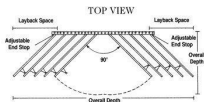

Shipping Info

Ships in 6-8 Weeks via Freight Truck

These displays are custom built per order placed. Not all materials are stocked, which may delay the ship date to 8+ weeks.

Sometimes we are able to ship sooner depending on the model, style and colors chosen. Please call us at to discuss your options / requirements, and we will try to accommodate as best we can.

Panel Size	Overall Dimensions	Ships Via	Viewable Panel Size
28 1/2" x 70 1/2"	30" Wide x 72" High	151" Wide x 78" High x 37" Deep	Freight
34 1/2" x 70 1/2"	36" Wide x 72" High	151" Wide x 78" High x 43" Deep	Freight
46 1/2" x 70 1/2"	48" Wide x 72" High	172" Wide x 78" High x 55" Deep	Freight
46 1/2" x 82 1/2"	48" Wide x 84" High	172" Wide x 90" High x 55" Deep	Freight