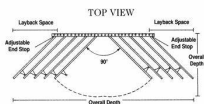

Shipping Info

Ships in 6-8 Weeks via Freight Truck

These displays are custom built per order placed. Not all materials are stocked, which may delay the ship date to 8+ weeks.

Sometimes we are able to ship sooner depending on the model, style and colors chosen. Please call us at to discuss your options / requirements, and we will try to accommodate as best we can.

Panel Size	Overall Dimensions	Ships Via	Viewable Panel Size
28 1/2" x 70 1/2"	30" Wide x 72" High	151" Wide x 78" High x 37" Deep	Freight
34 1/2" x 70 1/2"	36" Wide x 72" High	151" Wide x 78" High x 43" Deep	Freight
46 1/2" x 70 1/2"	48" Wide x 72" High	172" Wide x 78" High x 55" Deep	Freight
46 1/2" x 82 1/2"	48" Wide x 84" High	172" Wide x 90" High x 55" Deep	Freight