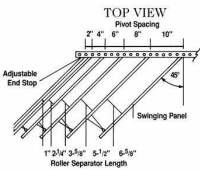

Velcro Hook Tape (1" Wide):

Use 1" hook tape to display materials on our loop fabric panel displays. Pressure sensitive adhesive backing keeps materials securely displayed, yet easy to remove or reposition. Each roll is 5 yards or 25 yards in length