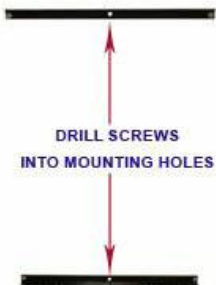

Swinging Multi-Panel Photo Wall Displays | Large-Format in 2 Sizes with 10, 20, 30 Steel Flip Panels

FOR CURRENT PRICING, VISIT THE ID # LISTED ABOVE

PRE DRILLED HOLES ALLOW FOR EASY PANEL PLACEMENT & REMOVAL

WALL MOUNT BRACKETS

Product Details

- Extra Large Swinging Photo Display Panels
- Wall Mount, Multi-Panel Flip Display
- All Steel Top-Loading Panels
- Removable Panels for Inserting materials
- Panels can be taken off the wall bracket when updating your insert material
- Materials slide between backing board and clear overlay
- Strong & durable **STEEL** swing panels flip effortlessly
- Photo rack display panel **viewable on 2-SIDES**
- Panels can be taken off the wall bracket when updating items
- Multi-Panel Display Rack Finish: Black
- STEEL display panels come in **PORTRAIT** orientation
- Panels are Top Loading
- Poster Rack Display Backing Board: White
- Installs Easily: 2 mounting brackets provided
- Multi panel photo wall displays are for **INDOOR USE ONLY**

Swinging Panel Photograph Information

The chart below contains information on how many photos can fit on each displayer. The number of photos that can be displayed is dependent upon the size of the photo, the way the photos are placed and the number of panels ordered.