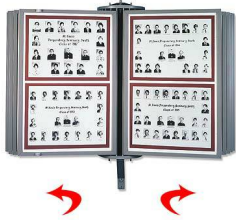

Full-Vue Swinging Panel Mat Board Wall Displayer | 10 Steel Flip Panels in 3 Sizes | Two-Sided

FOR CURRENT PRICING, VISIT THE ID # LISTED ABOVE

Product Details

EACH SWINGING PANEL IS PROTECTED WITH (2) MULTIGLAS COVERS

WALL MOUNT BRACKET

- Full Vue Swing Panels Mat Board Display
- Wall Mount Flip Display with 2-Sided Panels
- All STEEL Construction
- 3 Panel Sizes: 24" x 36" | 30" x 40" | 40" x 48"
- Panels are Top Loading
- Two Multi Panel Framework Finishes: Light Gray or Beige
- Requires Wall Width of 41", plus 2/3 Width of the Panel at Each End
- Each panel Includes 1 White Matboard Divider
- Double-Sided tape or spray adhesive helps attach items (not included)
- 10 Sturdy Steel Swing Panels with (20 Views)
- Each Wall Panel Displays 2-SIDES
- Each Panel Includes 2 Sheets of Protective Multiglas Overlays
- 170-Degree Panel Viewing Angle
- All panel sizes come standard in **PORTRAIT** orientation
- Set up quickly and easily
- Multi Panel Wall Displays are for **INDOOR USE ONLY**