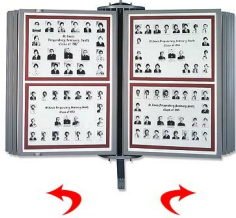

Full-Vue Swinging Panel Mat Board Wall Displayer with 10 Panels

FOR CURRENT PRICING, VISIT THE ID # LISTED ABOVE

Product Details

EACH SWINGING PANEL IS PROTECTED WITH (2) MULTIGLAS COVERS

WALL MOUNT BRACKET

- Full Vue Swing Panels Mat Board Display
- [Wall Mount Flip Display](#)
- All **STEEL** Construction
- **2** Multi Panel Framework Finishes: **Light Gray or Beige**
- Requires Wall width of **41"**, plus 2/3 width of the panel at each end
- **3** Panel Sizes: **24" x 36" | 30" x 40" | 40" x 48"**
- Each panel includes 1 White Matboard divider
- Double-Sided tape or spray adhesive helps attach items (not included)
- **10** Sturdy Steel Swing Panels with ([20 Views](#))
- Each wall panel displays 2-SIDES
- Panels are [Top Loading](#)
- Each panel includes 2 sheets of protective Multiglas Overlays
- 170-Degree panel viewing angle
- Set up quickly and easily
- All panel sizes come standard in **PORTRAIT** orientation
- Multi Panel Wall Displays are for **INDOOR USE ONLY**