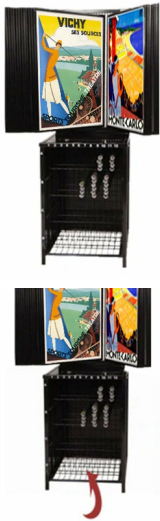

Floor Standing Swinging Poster Display with Poster Rack Bin Storage and 24 Portrait Size Panels 26 x 37
Two-Sided Viewing Flip Display

FOR CURRENT PRICING, VISIT THE ID # LISTED ABOVE

Product Details

- All Steel Swinging Poster Display Stand Construction
- Poster Panel Size: 26" Wide x 37" High
- Flip Display Panels are Top Load
- 2-Sided: 24 Swing Panels with 48 Poster Images
- Poster Bin Storage Holds 336 rolled, sleeved posters

Dimensions

Poster Display Rack **Height:** 79"

Poster Display Rack **Width:** 37"

Poster Display Rack **Depth:** 27 1/2"

STORES UP TO 336
ROLLED POSTERS