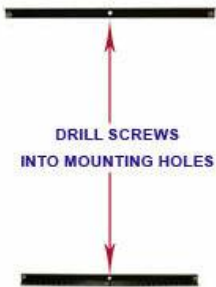

Mini Flash Art Swinging Panel Wall Display

FOR CURRENT PRICING, VISIT THE ID # LISTED ABOVE

Product Details

- **Top-Loading** panels (slide material between backing board & clear overlay)
- Strong & durable STEEL swing panels flip effortlessly
- Flash and Tattoo rack display panel viewable on 2-SIDES
- Panels are **Top Loading**
- Panels can be taken off the wall bracket when updating your insert material
- Mini Flash Art Rack Finish: Black
- Multi-Panel STEEL swinging panels come in **PORTRAIT** orientation
- Flash Art Rack Display Panel Backing Board: White
- Installs Easily: (2) mounting brackets are provided
- Multi panel wall art displays are for **INDOOR USE ONLY**

Dimensions

WALL MOUNT BRACKETS

Flash Art Display Rack **Height:** 25"

Flash Art Display Rack **Width:** 45"

Flash Art Display Rack **Depth:** 19"

Flash Art Display Rack **Weight:** 92 LBS

Flash Art Displayed 120