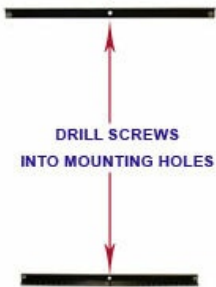

Mini Flash Art Swinging Panel Wall Display

FOR CURRENT PRICING, VISIT THE ID # LISTED ABOVE

Product Details

- **Top-Loading** panels (slide material between backing board & clear overlay)
- Strong & durable STEEL swing panels flip effortlessly
- Flash and Tattoo rack display panel viewable on 2-SIDES
- Panels are **Top Loading**
- Panels can be taken off the wall bracket when updating your insert material
- Mini Flash Art Rack Finish: Black
- Multi-Panel STEEL swinging panels come in **PORTRAIT** orientation
- Flash Art Rack Display Panel Backing Board: White
- Installs Easily: (2) mounting brackets are provided
- Multi panel wall art displays are for **INDOOR USE ONLY**

Dimensions

WALL MOUNT BRACKETS