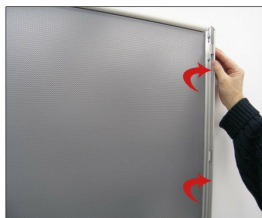

Model	Insert Size	Overall Size	Viewable Area	Ships Via	Shipping Wt	How is Frame Shipped?
SSMC1-2430	24" x 30"	25.325" x 31.325"	23.325" x 29.325"	FedEx	10	Assembled