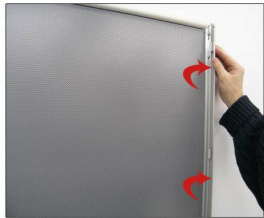

SwingSnaps Poster Snap Frames 8x10 (1" Wide with Mitered Corners)

FOR CURRENT PRICING, VISIT THE ID # LISTED ABOVE
FREE SHIPPING

Product Details

- 8x10 Quick-Changing, all 4 frame rails snap-open for easy poster changes
- Fits 8x10 Poster Inserts
- Front Loading Frame for 8x10 posters and other signage
- Snap Frame Profile: 1" Wide
- Narrow profile offers 1/2" overall off the wall depth
- Accepts printed material up to 1/16" thick
- Viewable Area: Moulding overlaps poster insert by 3/8" all around
- (2) Anodized Aluminum snap frame finishes available
- Thin, durable styrene backer board provides rigidity for your poster
- Anti-Reflective PETG overlay is included to protect your poster insert
- No Tools! All four frame sides snap-open easily by hand
- SwingSnap poster frames can mount either **Portrait or Landscape**
- Installs Easily: Punched holes in frame allow for easy surface mounting
- Hanging hardware is included

Frames Shipped FULLY ASSEMBLED

- Aluminum snap-open displays are for **INDOOR** or ****OUTDOOR** use

**Make sure you laminate your insert material if going outdoors
**Poster Snap Frames are weather resistant...not water-proof