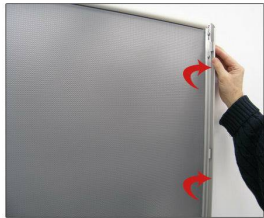

Product Sheet

Item ID # SSMC1-1824

SwingSnap Poster 18x24 Snap Frame 1" Wide Profile | Quick Ship, Metal Black Snap Frame & Satin Silver

FOR CURRENT PRICING, VISIT THE ID # LISTED ABOVE
FREE SHIPPING

Product Details

- Economy, Slim, 1" Wide 18x24 Snap Frame
- Quick-Changing, all 4 frame rails snap-open
- Fits 18x24 Poster and Signage Inserts
- Wall Mount, Front-Loading Frame for 18x24 Graphics
- Snap Frame Profile: **1-Inch Wide**
- Narrow profile offers 1/2" overall off-the-wall depth
- Accepts printed material up to **1/16" thick**
- Viewable Area: Moulding overlaps poster insert by 3/8" all around
- (2) Anodized Aluminum snap frame finishes
- Thin styrene backer board provides rigidity to thin sheet poster
- Anti-Reflective PETG overlay included to protect your poster insert
- **No Tools!** All four frame sides snap-open easily by hand
- SwingSnap poster frames mounts **Portrait** or **Landscape**
- Installs Easily: Punched holes in frame for easy surface mounting
- **Quick Ship 1-2 Days**
- Wall Hanging hardware included

Frames Shipped FULLY ASSEMBLED

- Aluminum snap-open displays are for INDOOR or **OUTDOOR use

****Be sure to laminate your insert material if going outdoors**
****Poster Snap Frames are weather resistant, not waterproof**