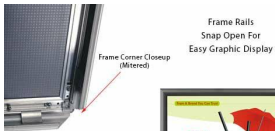

40x60 Snap Frame Poster Sign Frames 1.77" Wide | Black Frame with Mitered Corners

FOR CURRENT PRICING, VISIT THE ID # LISTED ABOVE

Product Details

- Mitered Corners Snap Frame
- Classic Style Mitered Frame
- Wall Hanging Sign Frame
- 40" x 60" Snap Frame
- Frame Width: 1.77" WIDE
- **Black** Frame Finish
- 1.77" Wide Frames Sides Made with Aluminum
- Wall Display Frame for Posters, Signs, Photography, Etc.
- 40x60 Graphic is front loaded into Snap Open Frame
- **All four frame sides snap open by hand**
- **Mount Frame in either portrait & landscape orientation.**
- Accepts single printed Insert 40" x 60"
- Visible Area: 38 1/4" x 58 1/4"
- Overall snap frame Size 41 3/4" x 61 3/4"
- **Mitered Corner Black Snap Frames for Indoor Use**
- **40x60 Non-Glare Protective Overlay is Included**
- Easy to follow instructions
- Each Flip up Frame is Packed Individually in a Cardboard Box
- **40 x 60 Black Snap Frames Quick Ships in 1-2 Days**

Landscape

Model	Insert (Poster Size)	Insert (Viewable Area)	Overall Size
TKM632	40" x 60"	38 1/4" X 58 1/4"	41 3/4" X 61 3/4"