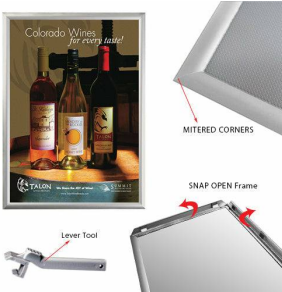

8.5x11 Euro Security Snap Frame Poster Sign Holder | Silver Metal Frame Finish with Frame Lever Tool

FOR CURRENT PRICING, VISIT THE ID # LISTED ABOVE

Product Details

- Euro-Security Snap Frame
- 8.5 x 11 Snap Frame with Tight Locking Frame
- Aluminum Silver Frame Finish
- Lever Tool included to flip open snap frame sides
- Indoor, Wall Mount Sign Frame
- Frame Width: **1-Inch**
- Fast Change Snap Open Frame
- Single-Sided Viewing
- Ideal for Stores, Malls, Offices, Hotels, Restaurants, Restrooms, etc.
- All four frame sides snap open with the Lever Tool
- Graphic Insert is Front Loaded into Snap Open Frame
- Durable Aluminum Snap Frame
- Mitered Frame Corners
- Position Snap Frame in Portrait or Landscape Orientation
- Accepts printed Inserts 8 1/2" x 11"
- Visible Area: 7 3/4" x 10 1/4"
- Overall snap frame Size 9 11/16" X 12 3/16"
- 85x11 Anti-Glare Protective PET-G Overlay Included
- Euro-Security Snap Frame **for Indoor Use Only**
- 85x11 Anti-Glare Protective PET-G Overlay Included
- Euro-Security Snap Frame comes with easy to follow instruction sheet
- **Quick Ships Ground Within 1- 2 Days**

Model	Insert (Poster Size)	Insert (Viewable Area)	Overall Size
TKM600	8.5" x 11"	7 3/4" x 10 1/4"	9 11/16" x 12 3/16"