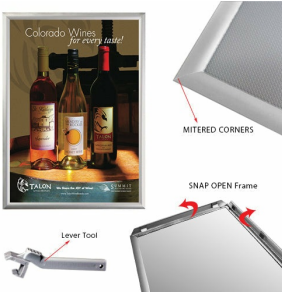

8.5x11 Euro Security Snap Frame Poster Sign Holder | Silver Metal Frame Finish with Frame Lever Tool

FOR CURRENT PRICING, VISIT THE ID # LISTED ABOVE

Product Details

- Euro-Security Snap Frame
- 8.5 x 11 Snap Frame with Tight Locking Frame
- Aluminum Silver Frame Finish
- Lever Tool included to flip open snap frame sides
- Indoor, Wall Mount Sign Frame
- Frame Width: **1-Inch**
- Fast Change Snap Open Frame
- Single-Sided Viewing
- Ideal for Stores, Malls, Offices, Hotels, Restaurants, Restrooms, etc.
- All four frame sides snap open with the Lever Tool
- Graphic Insert is Front Loaded into Snap Open Frame
- Durable Aluminum Snap Frame
- Mitered Frame Corners
- Position Snap Frame in Portrait or Landscape Orientation
- Accepts printed Inserts 8 1/2" x 11"
- Visible Area: 7 3/4" x 10 1/4"
- Overall snap frame Size 9 11/16" X 12 3/16"
- 85x11 Anti-Glare Protective PET-G Overlay Included
- Euro-Security Snap Frame **for Indoor Use Only**
- 85x11 Anti-Glare Protective PET-G Overlay Included
- Euro-Security Snap Frame comes with easy to follow instruction sheet
- **Quick Ships Ground Within 1- 2 Days**

Model	Insert (Poster Size)	Insert (Viewable Area)	Overall Size
TKM600	8.5" x 11"	7 3/4" x 10 1/4"	9 11/16" x 12 3/16"