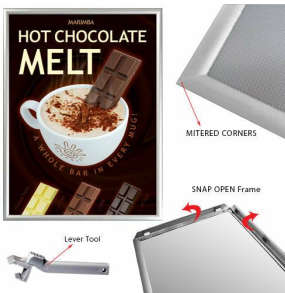

## 30x40 Euro Security Snap Frame Poster Sign Holder | Silver Metal Frame Finish with Frame Lever Tool

FOR CURRENT PRICING, VISIT THE ID # LISTED ABOVE

### Product Details

- Euro-Security Snap Frame
- 30" x 40" Snap Frame
- Silver Frame Finish
- **Lever Tool is included to flip open the snap frame side rails**
- Indoor, Wall Mount Sign Frame
- Fast Change Snap Open Frame
- Single Sided Viewing
- **Ideal for Stores, Malls, Offices, Hotels, Restaurants, Restrooms, etc.**
- **All four frame sides snap open with the Lever Tool**
- Graphic Insert is Front Loaded into Snap Open Frame
- Durable Aluminum Snap Frame
- Mitered Frame Corners
- Frame Width: 1"
- **Position Clip Frame in either portrait & landscape orientation**
- Accepts printed Inserts 30" x 40"
- Visible Area: 29 1/4" x 39 1/4"
- Overall snap frame Size 31 3/16" X 41 3/16"
- **Euro-Security Snap Frame for Indoor Use Only**
- **30x40 Anti-Glare Protective PET-G Overlay is Included**
- Euro-Security Snap Frame comes with easy to follow instruction sheet
- **Quick Ships Ground Within 1-2 Days**