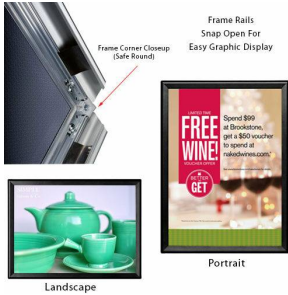

## 22x28 Safety Edge Corners Snap Frame Poster Sign Frames 1 1/4" Wide | Black Frame with Rounded Mitered Corners

FOR CURRENT PRICING, VISIT THE ID # LISTED ABOVE

### Product Details

- Safe Edge Corners Snap Frame
- 22" x 28" Black Poster Snap Frame
- Mitered Frame with Rounded Safe Corners
- Wall Mount Snap Open Frame in Black Finish
- Frame Profile: 1 1/4" WIDE
- 1.25" Wide Frames (4 Sides) Made of Aluminum
- **Safe Round Corners in Molded Plastic**
- Wall Display Frame for 22x28 Posters, Signs, Photography, Etc.
- 22x28 Graphic Front Loads into Snap Open Frame
- All four frame sides snap open by hand
- Mount Frame in portrait and landscape orientation
- Accepts single printed Insert 22" x 28"
- **Visible Area: 21 1/4" x 27 1/4"**
- Overall snap frame Size **23 3/4" x 29 3/4"**
- Safety Edge Round Corners Black Snap Frames for Indoor Use
- 22x28 Non-Glare Protective Overlay is Included
- Easy-to-follow instructions
- Each Frame is Packed Individually in a Cardboard Box
- **22 x 28 Black Snap Frames Quick Ships in 1-2 Days**