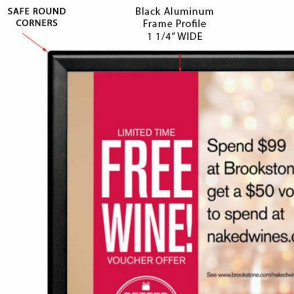

24x36 Safety Edge Corners Snap Frame Poster Sign Frames 1 1/4" Wide | Black Frame with Rounded Mitered Corners

FOR CURRENT PRICING, VISIT THE ID # LISTED ABOVE

Product Details

- Safe Edge Corners Snap Frame
- 24" x 36" Black Poster Snap Frame
- Mitered Frame with Rounded Safe Corners
- Wall Mount Snap Open Frame in Black Finish
- Frame Profile: 1 1/4" WIDE
- 1.25" Wide Frames (4 Sides) Made of Aluminum
- **Safe Round Corners in Molded Plastic**
- Wall Display Frame for 24x36 Posters, Signs, Photography, Etc.
- 24x36 Graphic Front Loads into Snap Open Frame
- All four frame sides snap open by hand
- Mount Frame in portrait and landscape orientation
- Accepts single printed Insert **24" x 36"**
- Visible Area: **23 1/4" x 35 1/4"**
- Overall snap frame Size **25 3/4" x 37 3/4"**
- Safety Edge Round Corners Snap Frames for Indoor Use
- 24x36 Non-Glare Protective Overlay Included
- Easy-to-follow instructions
- Each Frame is Packed Individually in a Cardboard Box
- **Quick Ships in 1-2 Days**

Model	Insert (Poster Size)	Insert (Viewable Area)	Overall Size
TKM568	24" x 36"	23 1/4" X 35 1/4"	25 3/4" X 37 3/4"