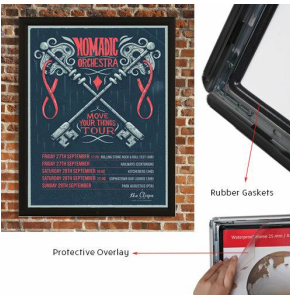

## Lockable Weatherproof 22x28 Snap Frame Poster Sign Holder | Black Metal Frame Finish

FOR CURRENT PRICING, VISIT THE ID # LISTED ABOVE

### Product Details

- Lockable Waterproof Snap Frame
- Black Snap Frame Frame Finish
- Wall 22" x 28" Snap Poster Frame
- Interior Frame Gasket Seals from Wet Weather
- Gasket Helps Protects Printed Insert
- Locks and Unlocks with a Key
- Fast Change Snap Open Frame
- All four frame sides snap open by hand
- Wall Display Frame for Posters, Signs, Photography, Etc.
- Graphic is front-loaded into Snap Open Frame
- Durable Aluminum Front Metal Frame
- Mitered Snap Frame Corners
- Frame Width: 1.38"
- Position Snap Frame in either portrait & landscape orientation.
- Accepts printed Inserts 22" x 28"
- Visible Area: 21 11/16" x 27 11/16"
- Overall snap frame Size 24 1/2" X 30 1/2"
- Waterproof Black Snap Frame **for Outdoor Use**
- 22x28 Non-Glare Protective Overlay is included
- Easy-to-follow instruction sheet