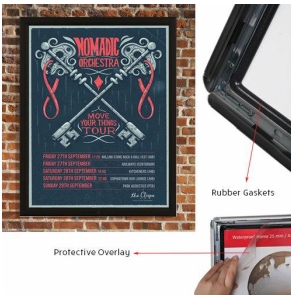

Lockable Weatherproof 22x28 Snap Frame Poster Sign Holder | Black Metal Frame Finish

FOR CURRENT PRICING, VISIT THE ID # LISTED ABOVE

Product Details

- Lockable Waterproof Snap Frame
- Black Snap Frame Frame Finish
- Wall 22" x 28" Snap Poster Frame
- Interior Frame Gasket Seals from Wet Weather
- Gasket Helps Protects Printed Insert
- Locks and Unlocks with a Key
- Fast Change Snap Open Frame
- All four frame sides snap open by hand
- Wall Display Frame for Posters, Signs, Photography, Etc.
- Graphic is front-loaded into Snap Open Frame
- Durable Aluminum Front Metal Frame
- Mitered Snap Frame Corners
- Frame Width: 1.38"
- Position Snap Frame in either portrait & landscape orientation.
- Accepts printed Inserts 22" x 28"
- Visible Area: 21 11/16" x 27 11/16"
- Overall snap frame Size 24 1/2" X 30 1/2"
- Waterproof Black Snap Frame **for Outdoor Use**
- 22x28 Non-Glare Protective Overlay is included
- Easy-to-follow instruction sheet

Model	Insert (Poster Size)	Insert (Viewable Area)	Overall Size
TKM702	22" x 28"	21 11/16" X 27 11/16"	24 1/2" X 30 1/2"