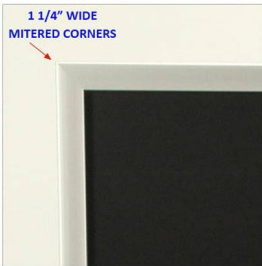

A-Frame 36x48 Sign Holder | with SECURITY SCREWS on Snap Frame 1 1/4" Wide

FOR CURRENT PRICING, VISIT THE ID # LISTED ABOVE
FREE SHIPPING

Product Details

Security Screws Included

ALL 4 FRAME SIDES HAVE A SECURITY SCREW PLACED INTO THE CENTER OF EACH FRAME RAIL. THESE SCREWS SECURE THE SAFETY OF YOUR POSTING AND PREVENT ANY TAMPERING.

- **A-Frame Sign Holder Stand with Security Screws**
- A Frame Holds 36" x 48" Poster / Sign Size
- Fast Change Snap Open Tamper Resistant Frame
- Once unscrewed, all 4 frame rails snap-open for easy front loading insert changes
- **Snap Frame Orientation: Portrait or Landscape (You Choose)**
- Floorstand Security Snap Frame: Singled Sided (1 Frame) or Double Sided (2 Frames)
- Aluminum Snap Frame Profile: **1 1/4" Wide**
- Accepts **4** Printed Thicknesses: **select THIN | 1/8" | 3/16" | 1/4"**
- Viewable Area: Frame Overlaps Poster Insert by 3/8" all around
- **8** Colorful snap frame finishes
- **Security Screws and Allen Key Included!**
All four frame sides snap-open easily by hand once all the screws are removed by Allen Key
- **Snap Frame(s) Assembled onto A-Frame when Shipped**
- **INCLUDED .040 Backing Board** (for THIN, 1/8" and 3/16" Posters Thicknesses)
Thin, durable backer board provides rigidity for your poster
- **INCLUDED .020 Clear PETG** (for THIN, 1/8" and 3/16" Posters Thicknesses)
Clear overlay is to protect your poster insert
- Aluminum snap-open displays are for **INDOOR** or ****OUTDOOR** use

What is an A-Frame spread referred to? ()

For **Portrait** Sign Frames 36" Wide x 48" High

- Overall A-Frame Height: 57" high when stand is spread and locked into position
- The overall spread when the aframe is fully opened is 30" wide