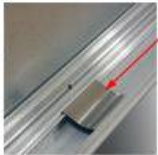

Value PLUS A-Boards with Snap Open Frame (for 30 x 40 Posters)

FOR CURRENT PRICING, VISIT THE ID # LISTED ABOVE

Product Details

- **A Board A-Frame Sidewalk Sign**
- Suitable for Indoor or Outdoor Use
- Each unit has water drainage holes on bottom of frame profiles.
- Quick-Changing, all 4 frame rails snap open for easy poster changes
- **Fits Two 30" Wide x 40" High Posters**
- Two-sided viewing
- Folding A Frame Design
- Finish: Satin Silver
- Frame Rail Width: **1 5/16"**
- Weather-treated construction with durable galvanized aluminum backing
- Accepts printed materials up to **1/32" thick**
- When used outdoors weatherproof poster materials are recommended
- Top & Bottom plastic end caps on the A-Frame legs give sign a finished look
- Includes (2) Non-Glare Overlays to protect your poster.
- **No Tools Required.**
- Single packed with an easy-to-understand instruction sheet!

Specifications

- Fits Posters Size: 30" x 40"
- Overall Product Dimensions: 32" Wide x 49" High x 34" Deep
- Weight: 30 LBS

FRAME SNAPS OPEN
FOR EASY POSTER CHANGES

(NON-GLARE OVERLAYS INCLUDED)

STEEL CLIPS
KEEP SNAP
FRAMES TIGHT,
SECURING
INSERT

GALVANIZED
ALUMINUM BACKER

HOLES IN BOTTOM FRAME
TO DRAIN ANY WATER BUILD UP