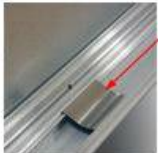

### Product Details

- **A Board A-Frame Sidewalk Sign**
- Suitable for Indoor or Outdoor Use
- Each unit has water drainage holes on bottom of frame profiles.
- Quick-Changing, all 4 frame rails snap open for easy poster changes
- **Fits Two 30" Wide x 40" High Posters**
- Two-sided viewing
- Folding A Frame Design
- Finish: Satin Silver
- Frame Rail Width: **1 5/16"**
- Weather-treated construction with durable galvanized aluminum backing
- Accepts printed materials up to **1/32" thick**
- When used outdoors weatherproof poster materials are recommended
- Top & Bottom plastic end caps on the A-Frame legs give sign a finished look
- Includes (2) Non-Glare Overlays to protect your poster.
- **No Tools Required.**
- Single packed with an easy-to-understand instruction sheet!

### Specifications

- Fits Posters Size: 30" x 40"
- Overall Product Dimensions: 32" Wide x 49" High x 34" Deep
- Weight: 30 LBS

FRAME SNAPS OPEN FOR EASY POSTER CHANGES

(NON-GLARE OVERLAYS INCLUDED)

STEEL CLIPS  
KEEP SNAP  
FRAMES TIGHT,  
SECURING  
INSERT

GALVANIZED ALUMINUM BACKER

HOLES IN BOTTOM FRAME TO DRAIN ANY WATER BUILD UP