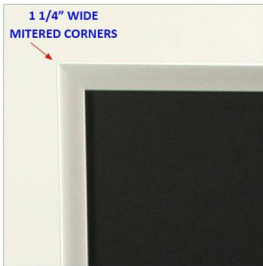

1 1/4" WIDE
MITERED CORNERS

Aluminum Pole Details

The A-Frame Stand dimensions will differ sometimes, depending on the Sign Frame Size & Orientation.

What is an A-Frame spread referred to? ()

For **Portrait** Sign Frames 14" Wide x 22" High

- Overall A-Frame Height: 31" high when stand is spread and locked into position
- The overall spread when the aframe is fully opened is 24" wide

For **Landscape** Sign Frames 22" Wide x 14" High

- Overall A-Frame Height: 23" high when stand is spread and locked into position
- The overall spread when the aframe is fully opened is 18" wide

- **A-Frame Poster Sign Holder Stand holds 14x22 Frames**
- Collapsible sign holder with locking hinges make for easy moving
- Heavy duty support stays keep the A-Frame upright
- 1" Square Tubing Poles
- Plastic Protective End Caps on Top & Bottom of Extruded Legs
- Order with **Single Frame** or **Two Frames** (for 2-sided viewing)
- **Aluminum Poles (legs) comes in a Silver or Black Finishes**
- Snap Frames ship attached to an aluminum, rust proof **A-Frame Stand**
- Frame and Base ship assembled
- A-Frame stand extremely stable, but may need added weight if used outdoors*

*A-Frame Stands are ideal for indoor use. If you decide to place outdoors, the metal finish is suitable for inclement weather.