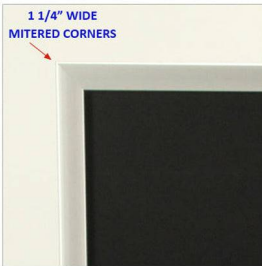

ALL 4 FRAME SIDES HAVE A SECURITY SCREW PLACED INTO THE CENTER OF EACH FRAME RAIL. THESE SCREWS SECURE THE SAFETY OF YOUR POSTING AND PREVENT ANY TAMPERING.

- **A-Frame Sign Holder Stand with Security Screws**
- A Frame Holds 48" x 48" Poster / Sign Size
- Fast Change Snap Open Tamper Resistant Frame
- Once unscrewed, all 4 frame rails snap-open for easy front loading insert changes
- **Snap Frame Orientation: Square**
- Floorstand Security Snap Frame: Singled Sided (1 Frame) or Double Sided (2 Frames)
- Aluminum Snap Frame Profile: **1 1/4" Wide**
- Accepts **4** Printed Thicknesses: **select THIN | 1/8" | 3/16" | 1/4"**
- Viewable Area: Frame Overlaps Poster Insert by 3/8" all around
- **8** Colorful snap frame finishes
- **Security Screws and Allen Key Included!**
  All four frame sides snap-open easily by hand once all the screws are removed by Allen Key
- **Snap Frame(s) Assembled onto A-Frame when Shipped**
- **INCLUDED .040 Backing Board** (for THIN, 1/8" and 3/16" Posters Thicknesses)
  Thin, durable backer board provides rigidity for your poster
- **INCLUDED .020 Clear PETG** (for THIN, 1/8" and 3/16" Posters Thicknesses)
  Clear overlay is to protect your poster insert
- Aluminum snap-open displays are for **INDOOR** or ****OUTDOOR** use

**Make sure you laminate your insert material if going outdoors

**PLEASE NOTE: the poster frame and stand are weather resistant, not waterproof or windproof.

Aluminum Pole Details

The A-Frame Stand dimensions will differ sometimes, depending on the Sign Frame Size & Orientation.

What is an A-Frame spread referred to? ()

For **Square** Sign Frames 48" Wide x 48" High

- Overall A-Frame Height: 57" high when stand is spread and locked into position
- The overall spread when the aframe is fully opened is 30" wide

- **A-Frame Poster Sign Holder Stand holds 48x48 Frames**
- Collapsible sign holder with locking hinges make for easy moving
- Heavy duty support stays keep the A-Frame upright
- 1" Square Tubing Poles
- Plastic Protective End Caps on Top & Bottom of Extruded Legs
- Order with **Single Frame** or **Two Frames** (for 2-sided viewing)
- **Aluminum Poles (legs) comes in a Silver or Black Finishes**
- Snap Frames ship attached to an aluminum, rust proof **A-Frame Stand**
- Frame and Base ship assembled
- A-Frame stand extremely stable, but may need added weight if used outdoors*

*A-Frame Stands are ideal for indoor use. If you decide to place outdoors, the metal finish is suitable for inclement weather.

**PLEASE NOTE: the poster frame and stand are weather resistant, not waterproof or windproof.

Mounted Graphic Details