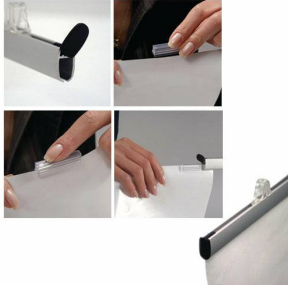

## 30" Wide Quick Change Banner Bar Set | Silver Metal Snap Bar Finish

FOR CURRENT PRICING, VISIT THE ID # LISTED ABOVE

### Product Details

- Contemporary Poster Clamp Set
- 30" WIDE Poster Bars
- Silver Snap Bar Finish
- Aluminum Bars (Rails)
- Black End Caps for Each Bar
- End Caps Turns to Open for Sliding in Poster
- Clear Plastic Poster Clips provide extra strength for heavier and bigger posters
- Position Frame Rails in Portrait Orientation
- .83" Frame Profile Height
- Hang from wall or hang from ceiling your single or double sided graphics
- Quick Change Poster Holder Display
- Wall Display Frame for Posters, Signs, Photography, Etc.
- Accepts printed inserts up to 30" WIDE
- Accepts up to 7/16" Inch Thick Graphic
- 30" WIDE Poster Clamps Bar Set is suitable for Indoor Use
- Easy to follow instruction sheet
- Quick Ships Ground Within 1- 2 Days