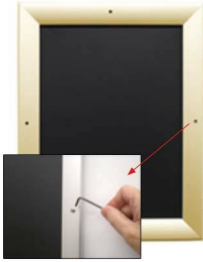

EXTRA-DEEP 30x36 Poster Snap Frames with Security Screws (for MOUNTED GRAPHICS)

FOR CURRENT PRICING, VISIT THE ID # LISTED ABOVE
FREE SHIPPING

For Mounted Posters

3/8"
1/2"

Product Details

***ALL 4 FRAME SIDES HAVE A SECURITY SCREW PLACED INTO THE CENTER OF EACH FRAME RAIL. THESE SCREWS SECURE THE SAFETY OF YOUR 30x36 POSTING AND PREVENT ANY TAMPERING.**

- Snap Lock Poster Frames with Security Screws + Allen Key Tool
- **Fits Posters 30x36**
- Wall Mount Poster Display Frames and Sign Holders
- Quick-Changing, **all 4 frame rails snap-open for easy poster changes**
- Front Loading Frame for posters and other signage
- Snap Frame Profile: 1 1/4" Wide
- Narrow profile offers 1" overall off the wall depth
- **Accepts 2 Printed Thicknesses: 3/8" & 1/2"**
- Viewable Area: Moulding overlaps poster insert by 3/8" all around
- **(9) Aluminum snap frame finishes available**
- **1/2" Silver Aluminum bottom frame rail is exposed from side view**

for all frame colors selected

- .040 Backing Board: Thin, durable backer board for 3/8" thick poster only
- .020 clear PETG overlay is included to protect thick poster insert (3/8" Only)
- **Allen Wrench Tool is included to help remove and secure your inserts**
- SwingSnap poster frames can mount either **Portrait or Landscape**
- Installs Easily: Punched holes in frame allow for easy surface mounting
- Hanging hardware included